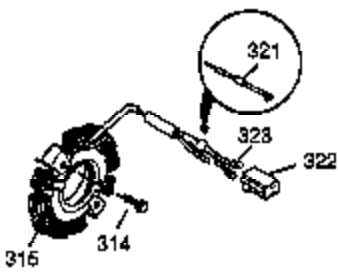

Ref #	Part Number	Qty	Description
3	650820	2	Screw, 1/4-20 x 1/2"
62	650760	1	Screw, 8-32 x 3/8"
63	28545	1	Grommet
92	650880	1	Lock Washer
93	650881	1	Flywheel Nut
110	35253	1	Ground Wire
110A	35285	1	Ground Wire
182	650517	2	Screw, 1/4-20 x 27/32"
285	35985B	1	Starter Cup
290	30962	1	Fuel Line
291	29774	1	Fuel Line
292	26460	4	Fuel Line Clamp
314	650873	1	Screw, 1/4-20 x 3/4"
315	611111	1	Alternator Coil (18 Watt) (Incl. 323)
323	611118	1	Terminal
370E	35703	1	Control Decal
370D	34414	1	Warning Decal
380	632536	1	Carburetor (Incl. 184)