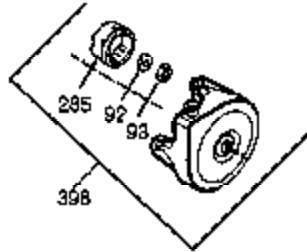

Ref #	Part Number	Qty	Description
3	650820	2	Screw, 1/4-20 x 1/2"
62	650760	1	Screw, 8-32 x 3/8"
63	28545	1	Grommet
92	650880	1	Lock Washer
93	650881	1	Flywheel Nut
110	35253	1	Ground Wire
110A	35285	1	Ground Wire
182	650517	2	Screw, 1/4-20 x 27/32"
285	35985B	1	Starter Cup
290	30962	1	Fuel Line
291	29774	1	Fuel Line
292	26460	4	Fuel Line Clamp
314	650873	1	Screw, 1/4-20 x 3/4"
315	611111	1	Alternator Coil (18 Watt) (Incl. 323)
323	611118	1	Terminal
370E	35703	1	Control Decal
370D	34414	1	Warning Decal
380	632536	1	Carburetor (Incl. 184)