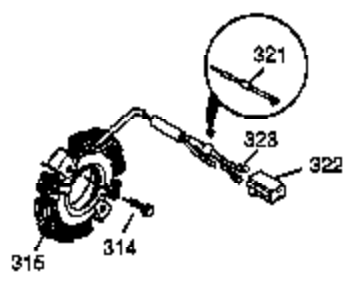

Ref #	Part Number	Qty	Description
3	650820	2	Screw, 1/4-20 x 1/2"
62	650760	1	Screw, 8-32 x 3/8"
63	28545	1	Grommet
92	650880	1	Lock Washer
93	650881	1	Flywheel Nut
110	35253	1	Ground Wire
110A	35285	1	Ground Wire
182	650517	2	Screw, 1/4-20 x 27/32"
285	35985B	1	Starter Cup
290	30962	1	Fuel Line
291	29774	1	Fuel Line
292	26460	4	Fuel Line Clamp
314	650873	1	Screw, 1/4-20 x 3/4"
315	611111	1	Alternator Coil (18 Watt) (Incl. 323)
323	611118	1	Terminal
370D	34414	1	Warning Decal
370E	35703	1	Control Decal
380	632536	1	Carburetor (Incl. 184)
396	33329D	1	Electric Starter Motor (Optional)