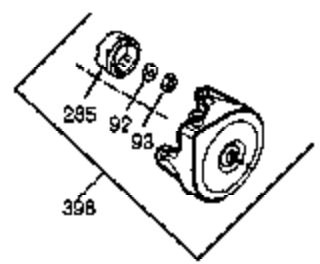

Ref #	Part Number	Qty	Description
3	650820	2	Screw, 1/4-20 x 1/2"
62	650760	1	Screw, 8-32 x 3/8"
63	28545	1	Grommet
92	650880	1	Lock Washer
93	650881	1	Flywheel Nut
110	35253	1	Ground Wire
110A	35285	1	Ground Wire
182	650517	2	Screw, 1/4-20 x 27/32"
285	35985B	1	Starter Cup
290	30962	1	Fuel Line
291	29774	1	Fuel Line
292	26460	4	Fuel Line Clamp
314	650873	1	Screw, 1/4-20 x 3/4"
315	611111	1	Alternator Coil (18 Watt) (Incl. 323)
323	611118	1	Terminal
370D	34414	1	Warning Decal
370E	35703	1	Control Decal
380	632536	1	Carburetor (Incl. 184)
396	33329D	1	Electric Starter Motor (Optional)