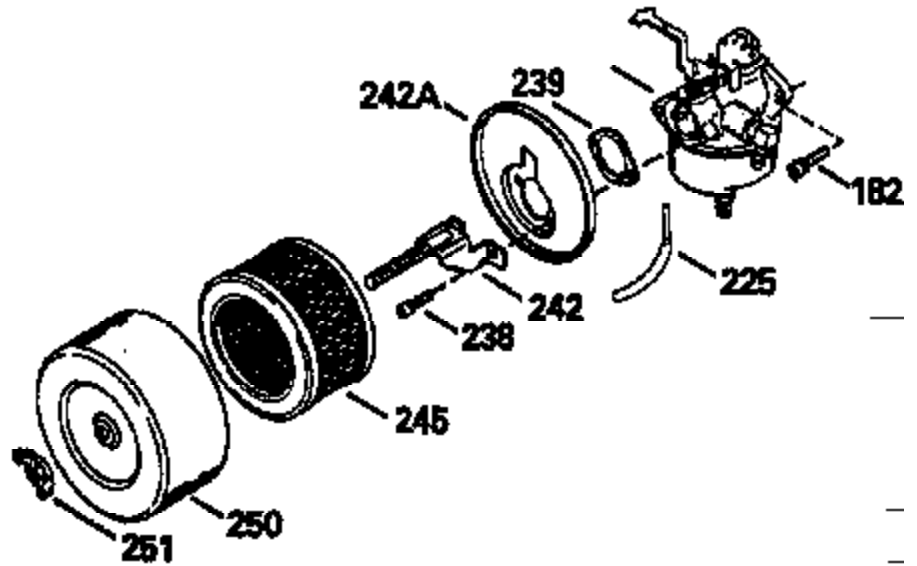

VIEW 2 of 2 ... this illustration may not depict actual equipment and is for reference only!

396