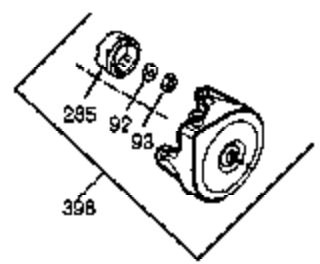

Ref #	Part Number	Qty	Description
3	650820	2	Screw, 1/4-20 x 1/2"
62	650760	1	Screw, 8-32 x 3/8"
63	28545	1	Grommet
92	650880	1	Lock Washer
93	650881	1	Flywheel Nut
110	35253	1	Ground Wire
182	650517	2	Screw, 1/4-20 x 27/32"
285	35985B	1	Starter Cup
290	30962	1	Fuel Line
291	29774	1	Fuel Line
292	26460	4	Fuel Line Clamp
314	650873	2	Screw, 1/4-20 x 3/4"
315	611104	1	Alternator Coil (3/5 Split)(Incl. 321 -323)
321	611161	1	Diode
322	611142	1	Connector Body
323	611118	2	Terminal
380	632536	1	Carburetor (Incl. 184)
396	33329D		Electric Starter Motor (Optional)