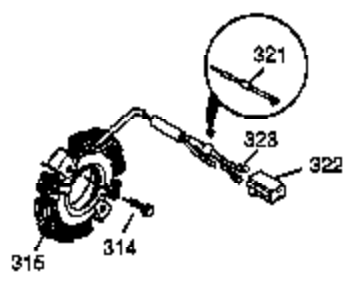

Ref #	Part Number	Qty	Description
3	650820	2	Screw, 1/4-20 x 1/2"
62	650760	1	Screw, 8-32 x 3/8"
63	28545	1	Grommet
92	650880	1	Lock Washer
93	650881	1	Flywheel Nut
110	35253	1	Ground Wire
182	650517	2	Screw, 1/4-20 x 27/32"
285	35985B	1	Starter Cup
290	30962	1	Fuel Line
291	29774	1	Fuel Line
292	26460	4	Fuel Line Clamp
314	650873	2	Screw, 1/4-20 x 3/4"
315	611104	1	Alternator Coil (3/5 Split)(Incl. 321 -323)
321	611161	1	Diode
322	611142	1	Connector Body
323	611118	2	Terminal
380	632536	1	Carburetor (Incl. 184)
396	33329D		Electric Starter Motor (Optional)