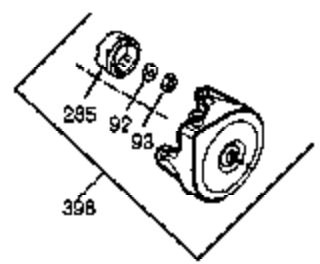

Ref #	Part Number	Qty	Description
3	650820	2	Screw, 1/4-20 x 1/2"
62	650760	1	Screw, 8-32 x 3/8"
63	28545	1	Grommet
92	650880	1	Lock Washer
93	650881	1	Flywheel Nut
110	35253	1	Ground Wire
182	650517	2	Screw, 1/4-20 x 27/32"
285	35985B	1	Starter Cup
290	30962	1	Fuel Line
291	29774	1	Fuel Line
292	26460	4	Fuel Line Clamp
314	650873	1	Screw, 1/4-20 x 3/4"
315	611111	1	Alternator Coil (18 Watt) (Incl. 323)
323	611118	1	Terminal
380	632536	1	Carburetor (Incl. 184)
396	33329D		Electric Starter Motor (Optional)