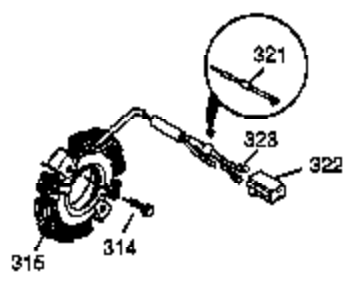

Ref #	Part Number	Qty	Description
3	650820	2	Screw, 1/4-20 x 1/2"
62	650760	1	Screw, 8-32 x 3/8"
63	28545	1	Grommet
92	650880	1	Lock Washer
93	650881	1	Flywheel Nut
110	35253	1	Ground Wire
182	650517	2	Screw, 1/4-20 x 27/32"
285	35985B	1	Starter Cup
290	30962	1	Fuel Line
291	29774	1	Fuel Line
292	26460	4	Fuel Line Clamp
314	650873	1	Screw, 1/4-20 x 3/4"
315	611111	1	Alternator Coil (18 Watt) (Incl. 323)
323	611118	1	Terminal
380	632536	1	Carburetor (Incl. 184)
396	33329D		Electric Starter Motor (Optional)