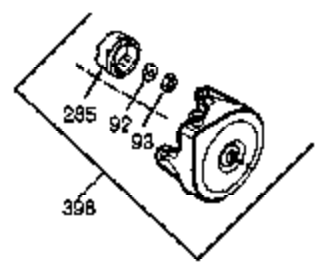

Ref #	Part Number	Qty	Description
3	650820	2	Screw, 1/4-20 x 1/2"
62	650760	1	Screw, 8-32 x 3/8"
62	650760	1	Screw, 8-32 x 3/8"
63	28545	1	Grommet
63	28545	1	Grommet
92	650880	1	Lock Washer
93	650881	1	Flywheel Nut
110	35253	1	Ground Wire
110A	35285	1	Ground Wire
182	650517	2	Screw, 1/4-20 x 27/32"
264	30063	1	Screw, Torx T-30, 1/4-20 x 1/2"
285	35985B	1	Starter Cup
290	30962	1	Fuel Line
291	29774	1	Fuel Line
292	26460	4	Fuel Line Clamp
314	650873	1	Screw, 1/4-20 x 3/4"
315	611111	1	Alternator Coil (18 Watt) (Incl. 323)
323	611118	1	Terminal
370D	34414	1	Warning Decal
370E	35703	1	Control Decal
380	632536	1	Carburetor (Incl. 184)