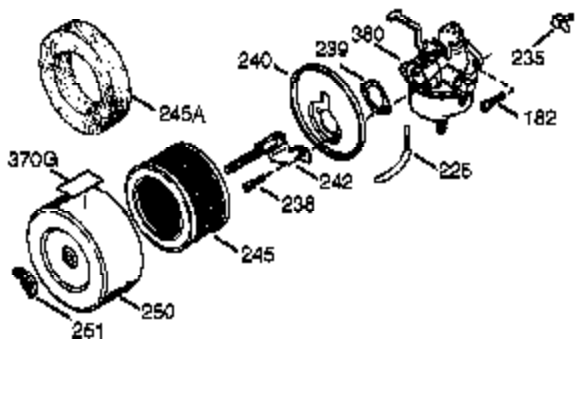

Ref #	Part Number	Qty	Description
3	650820	2	Screw, 1/4-20 x 1/2"
62	650760	1	Screw, 8-32 x 3/8"
62	650760	1	Screw, 8-32 x 3/8"
63	28545	1	Grommet
63	28545	1	Grommet
92	650880	1	Lock Washer
93	650881	1	Flywheel Nut
110	35253	1	Ground Wire
110A	35285	1	Ground Wire
182	650517	2	Screw, 1/4-20 x 27/32"
264	30063	1	Screw, Torx T-30, 1/4-20 x 1/2"
285	35985B	1	Starter Cup
290	30962	1	Fuel Line
291	29774	1	Fuel Line
292	26460	4	Fuel Line Clamp
314	650873	1	Screw, 1/4-20 x 3/4"
315	611111	1	Alternator Coil (18 Watt) (Incl. 323)
323	611118	1	Terminal
370D	34414	1	Warning Decal
370E	35703	1	Control Decal
380	632536	1	Carburetor (Incl. 184)