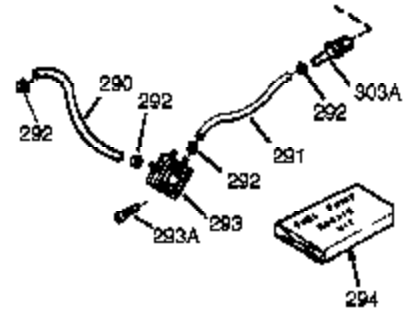

Ref #	Part Number	Qty	Description
3	650820	2	Screw, 1/4-20 x 1/2"
62	650760	1	Screw, 8-32 x 3/8"
62	650760	1	Screw, 8-32 x 3/8"
63	28545	1	Grommet
63	28545	1	Grommet
92	650880	1	Lock Washer
93	650881	1	Flywheel Nut
110	35253	1	Ground Wire
110A	35285	1	Ground Wire
182	650517	2	Screw, 1/4-20 x 27/32"
264	30063	1	Screw, Torx T-30, 1/4-20 x 1/2"
285	35985B	1	Starter Cup
290	30962	1	Fuel Line
291	29774	1	Fuel Line
292	26460	4	Fuel Line Clamp
314	650873	1	Screw, 1/4-20 x 3/4"
315	611111	1	Alternator Coil (18 Watt) (Incl. 323)
323	611118	1	Terminal
370D	34414	1	Warning Decal
370E	35703	1	Control Decal
380	632536	1	Carburetor (Incl. 184)