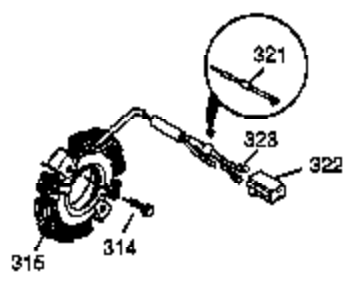

Ref #	Part Number	Qty	Description
3	650820	2	Screw, 1/4-20 x 1/2"
62	650760	1	Screw, 8-32 x 3/8"
62	650760	1	Screw, 8-32 x 3/8"
63	28545	1	Grommet
63	28545	1	Grommet
92	650880	1	Lock Washer
93	650881	1	Flywheel Nut
110	35253	1	Ground Wire
110A	35285	1	Ground Wire
182	650517	2	Screw, 1/4-20 x 27/32"
264	30063	1	Screw, Torx T-30, 1/4-20 x 1/2"
285	35985B	1	Starter Cup
290	30962	1	Fuel Line
291	29774	1	Fuel Line
292	26460	4	Fuel Line Clamp
314	650873	1	Screw, 1/4-20 x 3/4"
315	611111	1	Alternator Coil (18 Watt) (Incl. 323)
323	611118	1	Terminal
370D	34414	1	Warning Decal
370E	35703	1	Control Decal
380	632536	1	Carburetor (Incl. 184)