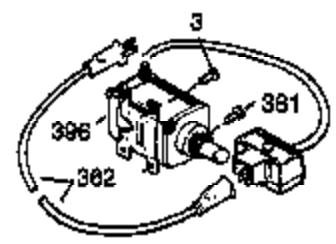

Ref #	Part Number	Qty	Description
3	650820	2	Screw, 1/4-20 x 1/2"
62	650760	1	Screw, 8-32 x 3/8"
62	650760	1	Screw, 8-32 x 3/8"
63	28545	1	Grommet
63	28545	1	Grommet
92	650880	1	Lock Washer
93	650881	1	Flywheel Nut
110	35253	1	Ground Wire
110A	35285	1	Ground Wire
182	650517	2	Screw, 1/4-20 x 27/32"
264	30063	1	Screw, Torx T-30, 1/4-20 x 1/2"
285	35985B	1	Starter Cup
290	30962	1	Fuel Line
291	29774	1	Fuel Line
292	26460	4	Fuel Line Clamp
314	650873	1	Screw, 1/4-20 x 3/4"
315	611111	1	Alternator Coil (18 Watt) (Incl. 323)
323	611118	1	Terminal
370D	34414	1	Warning Decal
370E	35703	1	Control Decal
380	632536	1	Carburetor (Incl. 184)