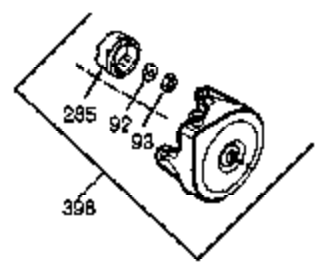

Ref #	Part Number	Qty	Description
3	650820	2	Screw, 1/4-20 x 1/2"
62	650760	1	Screw, 8-32 x 3/8"
63	28545	1	Grommet
92	650880	1	Lock Washer
93	650881	1	Flywheel Nut
110	35253	1	Ground Wire
110A	35285	1	Ground Wire
182	650517	2	Screw, 1/4-20 x 27/32"
285	35985B	1	Starter Cup
290	30962	1	Fuel Line
292	26460	4	Fuel Line Clamp
314	650873		Screw, 1/4-20 x 3/4"1
315	611111	1	Alternator Coil (18 Watt) (Incl. 323)
323	611118	1	Terminal
370D	35878	1	Warning Decal
370E	35703	1	Control Decal
380	632536	1	Carburetor (Incl. 184)
396	33329D		Electric Starter Motor (Optional)