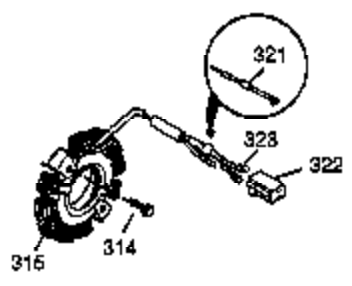

Ref #	Part Number	Qty	Description
3	650820	2	Screw, 1/4-20 x 1/2"
62	650760	1	Screw, 8-32 x 3/8"
63	28545	1	Grommet
92	650880	1	Lock Washer
93	650881	1	Flywheel Nut
110	35253	1	Ground Wire
110A	35285	1	Ground Wire
182	650517	2	Screw, 1/4-20 x 27/32"
285	35985B	1	Starter Cup
290	30962	1	Fuel Line
292	26460	4	Fuel Line Clamp
314	650873		Screw, 1/4-20 x 3/4"1
315	611111	1	Alternator Coil (18 Watt) (Incl. 323)
323	611118	1	Terminal
370D	35878	1	Warning Decal
370E	35703	1	Control Decal
380	632536	1	Carburetor (Incl. 184)
396	33329D		Electric Starter Motor (Optional)