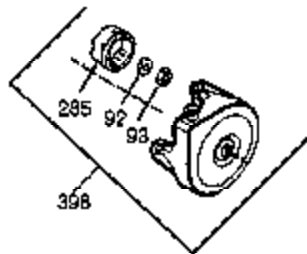

Ref #	Part Number	Qty	Description
3	650820	2	Screw, 1/4-20 x 1/2"
62	650760	1	Screw, 8-32 x 3/8"
63	28545	1	Grommet
92	650880	1	Lock Washer
93	650881	1	Flywheel Nut
110	35253	1	Ground Wire
182	650517	2	Screw, 1/4-20 x 27/32"
264	30063	1	Screw, Torx T-30, 1/4-20 x 1/2"
285	35985B	1	Starter Cup
290	30962	1	Fuel Line
292	26460	4	Fuel Line Clamp
314	650873	1	Screw, 1/4-20 x 3/4"
315	611111	1	Alternator Coil (18 Watt) (Incl. 323)
323	611118	1	Terminal
380	632536	1	Carburetor (Incl. 184)