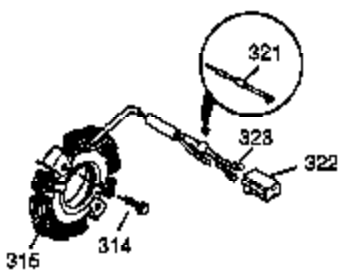

Ref #	Part Number	Qty	Description
3	650820	2	Screw, 1/4-20 x 1/2"
62	650760	1	Screw, 8-32 x 3/8"
63	28545	1	Grommet
92	650880	1	Lock Washer
93	650881	1	Flywheel Nut
110	35253	1	Ground Wire
182	650517	2	Screw, 1/4-20 x 27/32"
264	30063	1	Screw, Torx T-30, 1/4-20 x 1/2"
285	35985B	1	Starter Cup
290	30962	1	Fuel Line
292	26460	4	Fuel Line Clamp
314	650873	1	Screw, 1/4-20 x 3/4"
315	611111	1	Alternator Coil (18 Watt) (Incl. 323)
323	611118	1	Terminal
380	632536	1	Carburetor (Incl. 184)