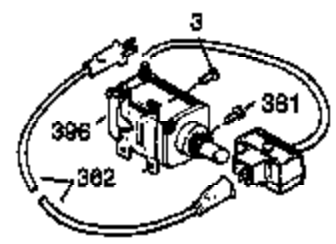

Ref #	Part Number	Qty	Description
265	37086	1	Cylinder Head Cover
266	650876	2	Screw, 5/16-18 x 1-1/4"
269	35762	2	* Exhaust Gasket
270	37094	1	Exhaust Manifold
270A	35829A	1	Exhaust Port Liner
271	35293	1	Locking Plate (Manifold)
275	36542	1	Muffler
276	35348	1	Locking Plate
277	650877	2	Screw, 5/16-18 x 4-1/2"
279	651011	3	Valve Cover Mounting Stud
280	37095	1	Heat Shield
285	35985B	1	Starter Cup
287	29752	4	Nut & Lock Washer, 1/4-28
290	30962	1	Fuel Line
291	29774	1	Fuel Line
292	26460	4	Fuel Line Clamp
295	35857	1	Fuel Shut-Off Valve
298	650665	2	Screw, 1/4-15 x 3/4"
300	37099	1	Fuel Tank (Incl. 292 & 301)
301	36246	1	Fuel Cap
302	37098	1	Fuel Tank Extension
302A	650821	3	Screw, 10-32 x 1/2"
305	35574	1	Oil Fill Tube
307	35499	1	"O" Ring
308	35539	1	Fill Tube Clip
310	35700	1	Dipstick
314	650873	1	Screw, 1/4-20 x 3/4"
328	35062	2	Key Switch
329	610973	1	Terminal
335	37096	1	Carburetor Cover (Front)
335A	37087	1	Carburetor Cover
338	650821	4	Screw, 10-32 x 1/2"
340	37093	1	Fuel Tank Bracket
342	792028	2	Screw, 5/16-18 x 7/8"
345A	650821	1	Screw, 10-32 x 1/2"
345	37097	1	Heat Baffle
350	570682A	1	Primer Ass'y
351	32180C	1	Primer Line
355	590574	1	Starter Handle
361	650990	2	Screw, Torx T-30, 1/4-20 x 15/32"
369	651032	2	Screw, 12-16 x 5/8"
370J	35703	1	Throttle Decal
370K	36695	1	Starter Decal
370	36261	1	Identification Decal
370B	36534	1	Instruction Decal
370C	36501	1	Primer Decal
370A	36253	1	Instruction Decal
370I	34414	1	Warning Decal
380	640105	1	Carburetor (Incl. 184)
390	590733	1	Rewind Starter (Note: This engine could have been built with 590749 starter.)
395	33329D	1	Electric Starter Motor (110 Volt)
400	36947A	1	*Gasket Set (Incl. items marked PK in notes) Incl. part #'s 27896A (2),33263 (1),33515A (1),35317 (1),35683 (1),35762 (2),35952 (1), 36333 (1),36352 (1),36358 (1),36832 (1),36930 (1),36932 (1),36942 (1)
420	730226	1	SAE 5W30 4-Cycle Engine Oil (Quart)