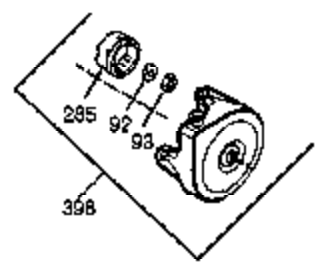

Ref #	Part Number	Qty	Description
265	37086	1	Cylinder Head Cover
266	650876	2	Screw, 5/16-18 x 1-1/4"
269	35762	2	* Exhaust Gasket
270	37094	1	Exhaust Manifold
270A	35829A	1	Exhaust Port Liner
271	35293	1	Locking Plate (Manifold)
275	36542	1	Muffler
276	35348	1	Locking Plate
277	650877	2	Screw, 5/16-18 x 4-1/2"
279	651011	3	Valve Cover Mounting Stud
280	37095	1	Heat Shield
285	35985B	1	Starter Cup
287	29752	4	Nut & Lock Washer, 1/4-28
290	30962	1	Fuel Line
291	29774	1	Fuel Line
292	26460	4	Fuel Line Clamp
295	35857	1	Fuel Shut-Off Valve
298	650665	2	Screw, 1/4-15 x 3/4"
300	37099	1	Fuel Tank (Incl. 292 & 301)
301	36246	1	Fuel Cap
302	37098	1	Fuel Tank Extension
302A	650821	3	Screw, 10-32 x 1/2"
305	35574	1	Oil Fill Tube
307	35499	1	"O" Ring
308	35539	1	Fill Tube Clip
310	35700	1	Dipstick
314	650873	1	Screw, 1/4-20 x 3/4"
328	35062	2	Key Switch
329	610973	1	Terminal
335	37096	1	Carburetor Cover (Front)
335A	37087	1	Carburetor Cover
338	650821	4	Screw, 10-32 x 1/2"
340	37093	1	Fuel Tank Bracket
342	792028	2	Screw, 5/16-18 x 7/8"
345A	650821	1	Screw, 10-32 x 1/2"
345	37097	1	Heat Baffle
350	570682A	1	Primer Ass'y
351	32180C	1	Primer Line
355	590574	1	Starter Handle
361	650990	2	Screw, Torx T-30, 1/4-20 x 15/32"
369	651032	2	Screw, 12-16 x 5/8"
370J	35703	1	Throttle Decal
370K	36695	1	Starter Decal
370	36261	1	Identification Decal
370B	36534	1	Instruction Decal
370C	36501	1	Primer Decal
370A	36253	1	Instruction Decal
370I	34414	1	Warning Decal
380	640105	1	Carburetor (Incl. 184)
390	590733	1	Rewind Starter (Note: This engine could have been built with 590749 starter.)
395	33329D	1	Electric Starter Motor (110 Volt)
400	36947A	1	*Gasket Set (Incl. items marked PK in notes) Incl. part #'s 27896A (2),33263 (1),33515A (1),35317 (1),35683 (1),35762 (2),35952 (1), 36333 (1),36352 (1),36358 (1),36832 (1),36930 (1),36932 (1),36942 (1)
420	730226	1	SAE 5W30 4-Cycle Engine Oil (Quart)