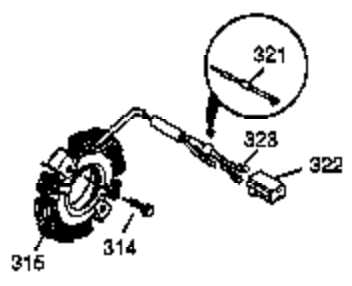

Ref #	Part Number	Qty	Description
265	37086	1	Cylinder Head Cover
266	650876	2	Screw, 5/16-18 x 1-1/4"
269	35762	2	* Exhaust Gasket
270	37094	1	Exhaust Manifold
270A	35829A	1	Exhaust Port Liner
271	35293	1	Locking Plate (Manifold)
275	36542	1	Muffler
276	35348	1	Locking Plate
277	650877	2	Screw, 5/16-18 x 4-1/2"
279	651011	3	Valve Cover Mounting Stud
280	37095	1	Heat Shield
285	35985B	1	Starter Cup
287	29752	4	Nut & Lock Washer, 1/4-28
290	30962	1	Fuel Line
291	29774	1	Fuel Line
292	26460	4	Fuel Line Clamp
295	35857	1	Fuel Shut-Off Valve
298	650665	2	Screw, 1/4-15 x 3/4"
300	37099	1	Fuel Tank (Incl. 292 & 301)
301	36246	1	Fuel Cap
302	37098	1	Fuel Tank Extension
302A	650821	3	Screw, 10-32 x 1/2"
305	35574	1	Oil Fill Tube
307	35499	1	"O" Ring
308	35539	1	Fill Tube Clip
310	35700	1	Dipstick
314	650873	1	Screw, 1/4-20 x 3/4"
328	35062	2	Key Switch
329	610973	1	Terminal
335	37096	1	Carburetor Cover (Front)
335A	37087	1	Carburetor Cover
338	650821	4	Screw, 10-32 x 1/2"
340	37093	1	Fuel Tank Bracket
342	792028	2	Screw, 5/16-18 x 7/8"
345A	650821	1	Screw, 10-32 x 1/2"
345	37097	1	Heat Baffle
350	570682A	1	Primer Ass'y
351	32180C	1	Primer Line
355	590574	1	Starter Handle
361	650990	2	Screw, Torx T-30, 1/4-20 x 15/32"
369	651032	2	Screw, 12-16 x 5/8"
370J	35703	1	Throttle Decal
370K	36695	1	Starter Decal
370	36261	1	Identification Decal
370B	36534	1	Instruction Decal
370C	36501	1	Primer Decal
370A	36253	1	Instruction Decal
370I	34414	1	Warning Decal
380	640105	1	Carburetor (Incl. 184)
390	590733	1	Rewind Starter (Note: This engine could have been built with 590749 starter.)
395	33329D	1	Electric Starter Motor (110 Volt)
400	36947A	1	*Gasket Set (Incl. items marked PK in notes) Incl. part #'s 27896A (2),33263 (1),33515A (1),35317 (1),35683 (1),35762 (2),35952 (1), 36333 (1),36352 (1),36358 (1),36832 (1),36930 (1),36932 (1),36942 (1)
420	730226	1	SAE 5W30 4-Cycle Engine Oil (Quart)