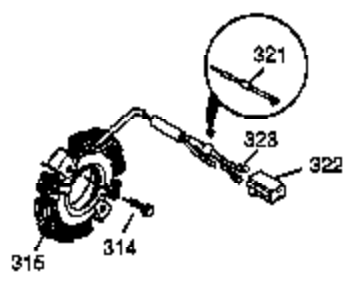

Ref #	Part Number	Qty	Description
400	36947A	1	*Gasket Set (Incl. items marked PK in notes) Incl. part #'s 27896A (2),33263 (1),33515A (1),35317 (1),35683 (1),35762 (2),35952 (1), 36333 (1),36352 (1),36358 (1),36832 (1),36930 (1),36932 (1),36942 (1)
420	730226	1	SAE 5W30 4-Cycle Engine Oil (Quart)