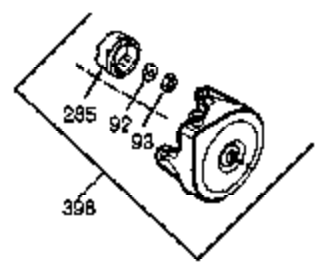

Ref #	Part Number	Qty	Description
400	36947A	1	*Gasket Set (Incl. items marked PK in notes) Incl. part #'s 27896A (2),33263 (1),33515A (1),35317 (1),35683 (1),35762 (2),35952 (1), 36333 (1),36352 (1),36358 (1),36832 (1),36930 (1),36932 (1),36942 (1)
420	730226	1	SAE 5W30 4-Cycle Engine Oil (Quart)