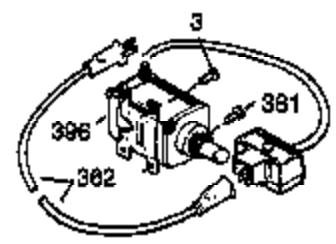

Ref #	Part Number	Qty	Description
400	36947A	1	*Gasket Set (Incl. items marked PK in notes) Incl. part #'s 27896A (2),33263 (1),33515A (1),35317 (1),35683 (1),35762 (2),35952 (1), 36333 (1),36352 (1),36358 (1),36832 (1),36930 (1),36932 (1),36942 (1)
420	730226	1	SAE 5W30 4-Cycle Engine Oil (Quart)