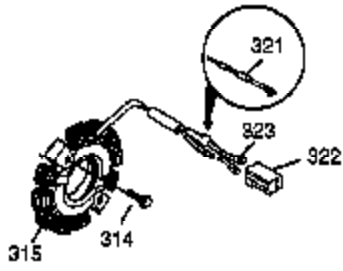

Ref #	Part Number	Qty	Description
3	650820	2	Screw, 1/4-20 x 1/2"
291	29774	1	Fuel Line
298	650665	2	Screw, 1/4-15 x 3/4"
301	36246	1	Fuel Cap
314	650873	2	Screw, 1/4-20 x 3/4"
315	611104	1	Alternator Coil (3/5 Split)(Incl. 321 - 323)
321	611161	1	Diode
322	611142	1	Connector Body
323	611118	1	Terminal
341	35697	1	Fuel Tank Bracket
342	792028	2	Screw, 5/16-18 x 7/8"
345A	650876	2	Screw, 5/16-18 x 1-9/32"
370	36261	1	Identification Decal