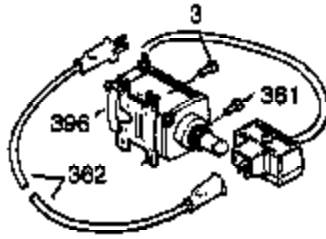

Ref #	Part Number	Qty	Description
3	650820	2	Screw, 1/4-20 x 1/2"
291	29774	1	Fuel Line
298	650665	2	Screw, 1/4-15 x 3/4"
301	36246	1	Fuel Cap
314	650873	2	Screw, 1/4-20 x 3/4"
315	611104	1	Alternator Coil (3/5 Split)(Incl. 321 - 323)
321	611161	1	Diode
322	611142	1	Connector Body
323	611118	1	Terminal
341	35697	1	Fuel Tank Bracket
342	792028	2	Screw, 5/16-18 x 7/8"
345A	650876	2	Screw, 5/16-18 x 1-9/32"
370	36261	1	Identification Decal