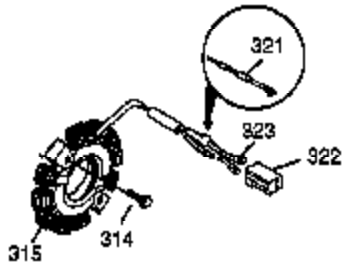

Ref #	Part Number	Qty	Description
3	650820	2	Screw, 1/4-20 x 1/2"
291	29774	1	Fuel Line
298	650665	2	Screw, 1/4-15 x 3/4"
301	35355	1	Fuel Cap
314	650873	1	Screw, 1/4-20 x 3/4"
315	611111	1	Alternator Coil (18 Watt) (Incl. 323)
323	611118	1	Terminal
341	35697	1	Fuel Tank Bracket
342	792028	2	Screw, 5/16-18 x 7/8"
345A	650876	2	Screw, 5/16-18 x 1-9/32"
370	36261	1	Identification Decal