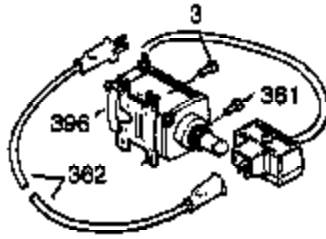

Ref #	Part Number	Qty	Description
3	650820	2	Screw, 1/4-20 x 1/2"
298	650665	2	Screw, 1/4-15 x 3/4"
301	35355	1	Fuel Cap
314	650873	1	Screw, 1/4-20 x 3/4"
315	611111	1	Alternator Coil (18 Watt) (Incl. 323)
323	611118	1	Terminal
341	35697	1	Fuel Tank Bracket
342	792028	2	Screw, 5/16-18 x 7/8"
345A	650876	2	Screw, 5/16-18 x 1-9/32"
370G	36534	1	Instruction Decal
370	36261	1	Identification Decal