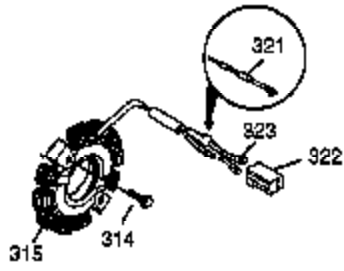

Ref #	Part Number	Qty	Description
3	650820	2	Screw, 1/4-20 x 1/2"
298	650665	2	Screw, 1/4-15 x 3/4"
301	35355	1	Fuel Cap
314	650873	1	Screw, 1/4-20 x 3/4"
315	611111	1	Alternator Coil (18 Watt) (Incl. 323)
323	611118	1	Terminal
341	35697	1	Fuel Tank Bracket
342	792028	2	Screw, 5/16-18 x 7/8"
345A	650876	2	Screw, 5/16-18 x 1-9/32"
370G	36534	1	Instruction Decal
370	36261	1	Identification Decal