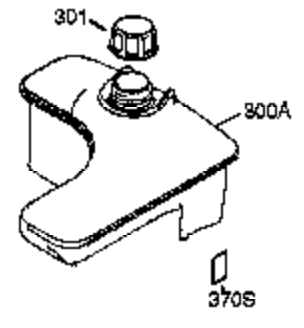

Ref #	Part Number	Qty	Description
3	650820	2	Screw, 1/4-20 x 1/2"
291	29774	1	Fuel Line
298	650665	2	Screw, 1/4-15 x 3/4"
301	35355	1	Fuel Cap
314	650873	1	Screw, 1/4-20 x 3/4"
315	611111	1	Alternator Coil (18 Watt) (Incl. 323)
323	611118	1	Terminal
341	35697	1	Fuel Tank Bracket
342	792028	2	Screw, 5/16-18 x 7/8"
345A	650876	2	Screw, 5/16-18 x 1-9/32"
370	36261	1	Identification Decal