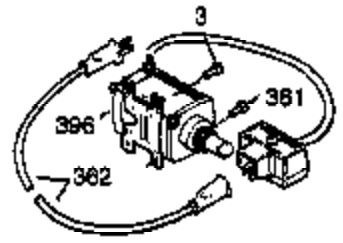

Ref #	Part Number	Qty	Description
3	650820	2	Screw, 1/4-20 x 1/2"
291	29774	1	Fuel Line
298	650665	2	Screw, 1/4-15 x 3/4"
301	35355	1	Fuel Cap
314	650873	1	Screw, 1/4-20 x 3/4"
315	611111	1	Alternator Coil (18 Watt) (Incl. 323)
323	611118	1	Terminal
341	35697	1	Fuel Tank Bracket
342	792028	2	Screw, 5/16-18 x 7/8"
345A	650876	2	Screw, 5/16-18 x 1-9/32"
370	36261	1	Identification Decal