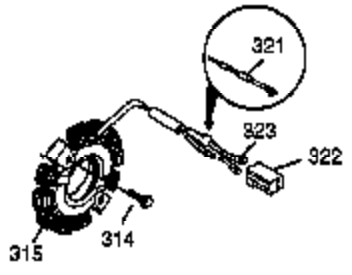

Ref #	Part Number	Qty	Description
3	650820	2	Screw, 1/4-20 x 1/2"
291	29774	1	Fuel Line
298	650665	2	Screw, 1/4-15 x 3/4"
301	35355	1	Fuel Cap
314	650873	1	Screw, 1/4-20 x 3/4"
315	611111	1	Alternator Coil (18 Watt) (Incl. 323)
323	611118	1	Terminal
341	35697	1	Fuel Tank Bracket
342	792028	2	Screw, 5/16-18 x 7/8"
345A	650876	2	Screw, 5/16-18 x 1-9/32"
370	36261	1	Identification Decal