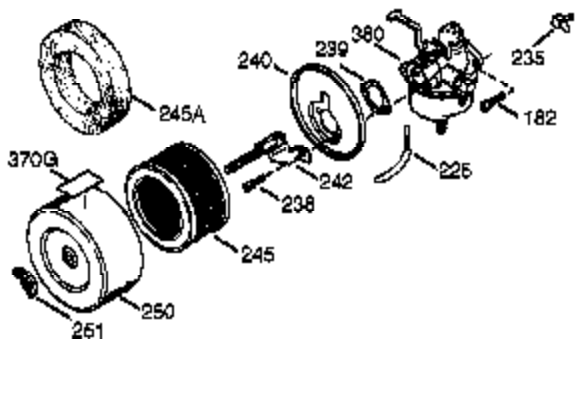

Ref #	Part Number	Qty	Description
3	650820	2	Screw, 1/4-20 x 1/2"
62	650760	1	Screw, 8-32 x 3/8"
63	28545	1	Grommet
92	650880	1	Lock Washer
93	650881	1	Flywheel Nut
110A	36874	1	Ground Wire
110	35187	1	Ground Wire
163	650890	2	Lock Washer
182	650517	2	Screw, 1/4-20 x 27/32"
285	35985B	1	Starter Cup
290	30962	1	Fuel Line
291	29774	1	Fuel Line
292	26460	4	Fuel Line Clamp
314	650873	1	Screw, 1/4-20 x 3/4"
315	611111	1	Alternator Coil (18 Watt) (Incl. 323)
323	611118	1	Terminal
345A	650876	2	Screw, 5/16-18 x 1-9/32"
370G	36534	1	Instruction Decal
370D	36253	1	Caution Decal
380	640105	1	Carburetor (Incl. 184)