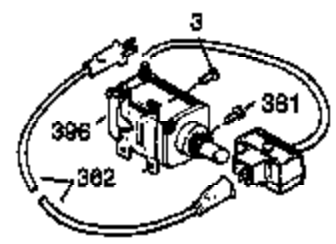

Ref #	Part Number	Qty	Description
3	650820	2	Screw, 1/4-20 x 1/2"
62	650760	1	Screw, 8-32 x 3/8"
63	28545	1	Grommet
92	650880	1	Lock Washer
93	650881	1	Flywheel Nut
110A	36874	1	Ground Wire
110	35187	1	Ground Wire
163	650890	2	Lock Washer
182	650517	2	Screw, 1/4-20 x 27/32"
285	35985B	1	Starter Cup
290	30962	1	Fuel Line
291	29774	1	Fuel Line
292	26460	4	Fuel Line Clamp
314	650873	1	Screw, 1/4-20 x 3/4"
315	611111	1	Alternator Coil (18 Watt) (Incl. 323)
323	611118	1	Terminal
345A	650876	2	Screw, 5/16-18 x 1-9/32"
370G	36534	1	Instruction Decal
370D	36253	1	Caution Decal
380	640105	1	Carburetor (Incl. 184)