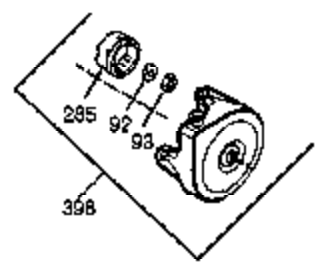

Ref #	Part Number	Qty	Description
3	650820	2	Screw, 1/4-20 x 1/2"
62	650760	1	Screw, 8-32 x 3/8"
63	28545	1	Grommet
92	650880	1	Lock Washer
93	650881	1	Flywheel Nut
110A	36874	1	Ground Wire
110	35187	1	Ground Wire
163	650890	2	Lock Washer
182	650517	2	Screw, 1/4-20 x 27/32"
285	35985B	1	Starter Cup
290	30962	1	Fuel Line
291	29774	1	Fuel Line
292	26460	4	Fuel Line Clamp
314	650873	1	Screw, 1/4-20 x 3/4"
315	611111	1	Alternator Coil (18 Watt) (Incl. 323)
323	611118	1	Terminal
345A	650876	2	Screw, 5/16-18 x 1-9/32"
370G	36534	1	Instruction Decal
370D	36253	1	Caution Decal
380	640105	1	Carburetor (Incl. 184)