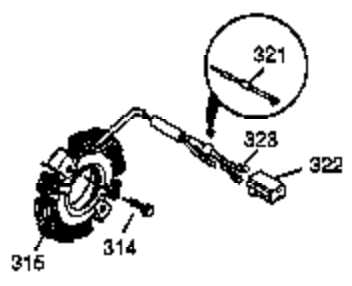

Ref #	Part Number	Qty	Description
3	650820	2	Screw, 1/4-20 x 1/2"
62	650760	1	Screw, 8-32 x 3/8"
63	28545	1	Grommet
92	650880	1	Lock Washer
93	650881	1	Flywheel Nut
110A	36874	1	Ground Wire
110	35187	1	Ground Wire
163	650890	2	Lock Washer
182	650517	2	Screw, 1/4-20 x 27/32"
285	35985B	1	Starter Cup
290	30962	1	Fuel Line
291	29774	1	Fuel Line
292	26460	4	Fuel Line Clamp
314	650873	1	Screw, 1/4-20 x 3/4"
315	611111	1	Alternator Coil (18 Watt) (Incl. 323)
323	611118	1	Terminal
345A	650876	2	Screw, 5/16-18 x 1-9/32"
370G	36534	1	Instruction Decal
370D	36253	1	Caution Decal
380	640105	1	Carburetor (Incl. 184)