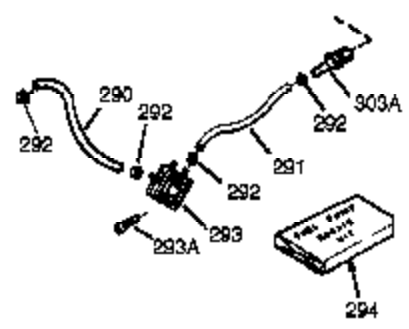

Ref #	Part Number	Qty	Description
3	650820	2	Screw, 1/4-20 x 1/2"
62	650760	1	Screw, 8-32 x 3/8"
63	28545	1	Grommet
92	650880	1	Lock Washer
93	650881	1	Flywheel Nut
110A	36874	1	Ground Wire
110	35187	1	Ground Wire
163	650890	2	Lock Washer
182	650517	2	Screw, 1/4-20 x 27/32"
285	35985B	1	Starter Cup
290	30962	1	Fuel Line
291	29774	1	Fuel Line
292	26460	4	Fuel Line Clamp
314	650873	1	Screw, 1/4-20 x 3/4"
315	611111	1	Alternator Coil (18 Watt) (Incl. 323)
323	611118	1	Terminal
345A	650876	2	Screw, 5/16-18 x 1-9/32"
370G	36534	1	Instruction Decal
370D	36253	1	Caution Decal
380	640105	1	Carburetor (Incl. 184)