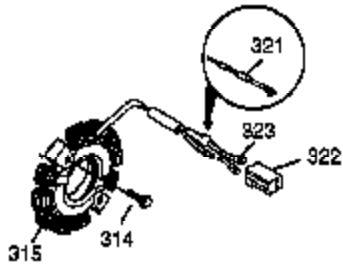

Ref #	Part Number	Qty	Description
420	730226	1	SAE 5W30 4-Cycle Engine Oil (Quart)

Ref #	Part Number	Qty	Description
3	650820	2	Screw, 1/4-20 x 1/2"
291	29774	1	Fuel Line
298	650665	2	Screw, 1/4-15 x 3/4"
301	35355	1	Fuel Cap
314	650873	1	Screw, 1/4-20 x 3/4"
315	611111	1	Alternator Coil (18 Watt) (Incl. 323)
323	611118	1	Terminal
341	35697	1	Fuel Tank Bracket
342	792028	2	Screw, 5/16-18 x 7/8"
345A	650876	2	Screw, 5/16-18 x 1-9/32"
361	650990	2	Screw, Torx T-30, 1/4-20 x 15/32"
370G	36534	1	Instruction Decal
370	36261	1	Identification Decal