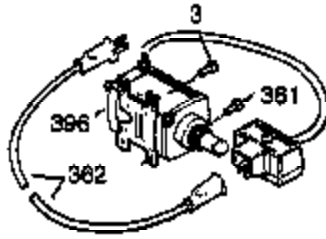

Ref #	Part Number	Qty	Description
420	730226	1	SAE 5W30 4-Cycle Engine Oil (Quart)

Ref #	Part Number	Qty	Description
3	650820	2	Screw, 1/4-20 x 1/2"
291	29774	1	Fuel Line
298	650665	2	Screw, 1/4-15 x 3/4"
301	35355	1	Fuel Cap
314	650873	1	Screw, 1/4-20 x 3/4"
315	611111	1	Alternator Coil (18 Watt) (Incl. 323)
323	611118	1	Terminal
341	35697	1	Fuel Tank Bracket
342	792028	2	Screw, 5/16-18 x 7/8"
345A	650876	2	Screw, 5/16-18 x 1-9/32"
361	650990	2	Screw, Torx T-30, 1/4-20 x 15/32"
370G	36534	1	Instruction Decal
370	36261	1	Identification Decal