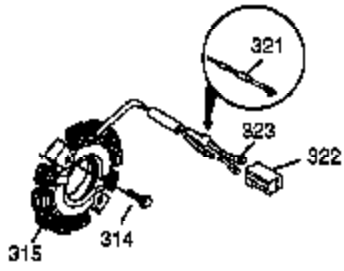

Ref #	Part Number	Qty	Description
262	29747B	2	Screw, Torx T-40, 5/16-24 x 21/32"
264A	650738	1	Screw, 1/4-20 x 1/2"
265	37086	1	Cylinder Head Cover
266	650876	2	Screw, 5/16-18 x 1-1/4"
269	35762	2	* Exhaust Gasket
270A	35829A	1	Exhaust Port Liner
270	37094	1	Exhaust Manifold
271	35293	1	Locking Plate (Manifold)
275	36542	1	Muffler
276	35348	1	Locking Plate
277	650877	2	Screw, 5/16-18 x 4-1/2"
279	651011	3	Screw, 10-32 x 5/16"
280	37095	1	Heat Shield
285	35985B	1	Starter Cup
287	29752	4	Nut & Lock Washer, 1/4-28
290	30962	1	Fuel Line
291	29774	1	Fuel Line
292	26460	4	Fuel Line Clamp
295	35857	1	Fuel Shut-Off Valve
298	650665	2	Screw, 1/4-15 x 3/4"
300	37099	1	Fuel Tank (Incl. 292 & 301)
301	36246	1	Fuel Cap
305	35574	1	Oil Fill Tube
307	35499	1	"O" Ring
308	35539	1	Fill Tube Clip
310	35700	1	Dipstick
314	650873	1	Screw, 1/4-20 x 3/4"
323	611118	1	Terminal
328	35062	2	Key Switch
329	610973	1	Terminal
334	650765	1	Screw, 10-32 x 1/2"
335	37096	1	Carburetor Cover (Front) (Incl. 110A)
335A	37087	1	Carburetor Cover
338	650821	4	Screw, 10-32 x 1/2"
341	37093	1	Fuel Tank Bracket
342	792028	2	Screw, 5/16-18 x 7/8"
345	37097	1	Heat Baffle
350	570682A	1	Primer Ass'y
351	32180C	1	Primer Line
355	590574	1	Starter Handle
361	650990	2	Screw, Torx T-30, 1/4-20 x 15/32"
370K	36695	1	Starter Decal
370C	36501	1	Primer Decal
370B	36534	1	Instruction Decal
370I	34414	1	Warning Decal
370J	37226	1	Throttle Decal
370	36261	1	Identification Decal
380	640105	1	Carburetor (Incl. 184)
390	590733	1	Rewind Starter (Note: This engine could have been built with 590749 starter.)
395	33329D	1	Electric Starter Motor (110 Volt)
400	36947A	1	*Gasket Set (Incl. items marked PK in notes) Incl. part #'s 27896A (2),33263 (1),33515A (1),35317 (1),35683 (1),35762 (2),35952 (1), 36333 (1),36352 (1),36358 (1),36832 (1),36930 (1),36932 (1),36942 (1)
420	730226	1	SAE 5W30 4-Cycle Engine Oil (Quart)