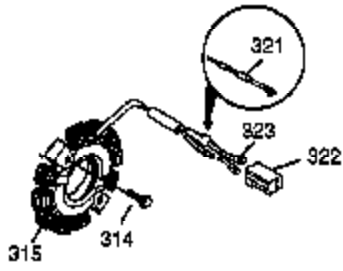

Ref #	Part Number	Qty	Description
3	650820	2	Screw, 1/4-20 x 1/2"
291	29774	1	Fuel Line
298	650665		Screw, 1/4-15 x 3/4"
301	35355	1	Fuel Cap
314	650873	1	Screw, 1/4-20 x 3/4"
315	611111	1	Alternator Coil (18 Watt) (Incl. 323)
323	611118	1	Terminal
341	35697	1	Fuel Tank Bracket
342	792028	1	Screw, 5/16-18 x 7/8"
345A	650876	2	Screw, 5/16-18 x 1-9/32"
370G	36253	1	Instruction Decal
370	36261	1	Identification Decal
396	37105	1	Electric Starter Motor (Optional)