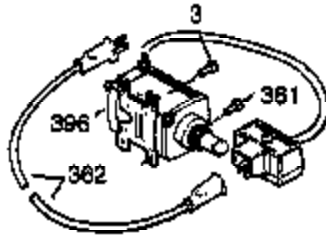

Ref #	Part Number	Qty	Description
3	650820	2	Screw, 1/4-20 x 1/2"
291	29774	1	Fuel Line
298	650665	2	Screw, 1/4-15 x 3/4"
301	35355	1	Fuel Cap
314	650873	1	Screw, 1/4-20 x 3/4"
315	611111	1	Alternator Coil (18 Watt) (Incl. 323)
323	611118	1	Terminal
341	35697	1	Fuel Tank Bracket
342	792028	1	Screw, 5/16-18 x 7/8"
345A	650876	2	Screw, 5/16-18 x 1-9/32"
370G	36253	1	Instruction Decal
370	36261	1	Identification Decal
396	37105	1	Electric Starter Motor (Optional)