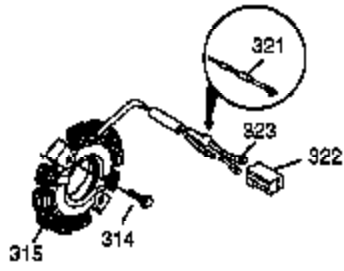

Ref #	Part Number	Qty	Description
3	650820	2	Screw, 1/4-20 x 1/2"
291	29774	1	Fuel Line
298	650665	2	Screw, 1/4-15 x 3/4"
301	35355	1	Fuel Cap
314	650873	1	Screw, 1/4-20 x 3/4"
315	611111	1	Alternator Coil (18 Watt) (Incl. 323)
323	611118	1	Terminal
341	35697	1	Fuel Tank Bracket
342	792028	1	Screw, 5/16-18 x 7/8"
345A	650876	2	Screw, 5/16-18 x 1-9/32"
370G	36253	1	Instruction Decal
370	36261	1	Identification Decal
396	37105	1	Electric Starter Motor (Optional)