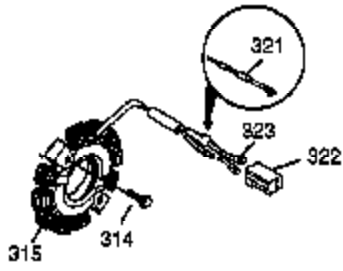

Ref #	Part Number	Qty	Description
3	650820	2	Screw, 1/4-20 x 1/2"
291	29774	1	Fuel Line
298	650665	2	Screw, 1/4-15 x 3/4"
301	35355	1	Fuel Cap
314	650873	1	Screw, 1/4-20 x 3/4"
315	611111	1	Alternator Coil (18 Watt) (Incl. 323)
323	611118	1	Terminal
341	35697	1	Fuel Tank Bracket
342	792028	1	Screw, 5/16-18 x 7/8"
345A	650876	2	Screw, 5/16-18 x 1-9/32"
370G	36253	1	Instruction Decal
370	36261	1	Identification Decal
396	37105	1	Electric Starter Motor (Optional)