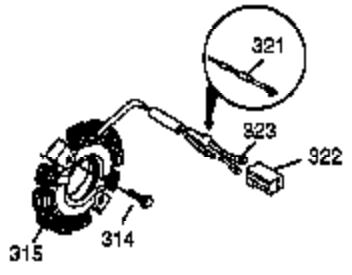

Ref #	Part Number	Qty	Description
3	650820	2	Screw, 1/4-20 x 1/2"
291	29774	1	Fuel Line
298	650665	2	Screw, 1/4-15 x 3/4"
301	35355	1	Fuel Cap
314	650873	1	Screw, 1/4-20 x 3/4"
315	611111	1	Alternator Coil (18 Watt) (Incl. 323)
323	611118	1	Terminal
341	35697	1	Fuel Tank Bracket
342	792028	1	Screw, 5/16-18 x 7/8"
345A	650876	2	Screw, 5/16-18 x 1-9/32"
370G	36253	1	Instruction Decal
370	36261	1	Identification Decal
396	37105	1	Electric Starter Motor (Optional)