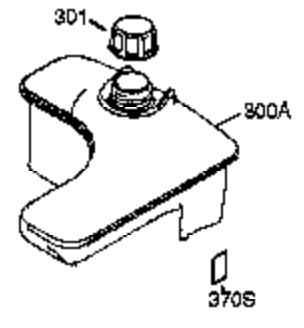

Ref #	Part Number	Qty	Description
3	650820	2	Screw, 1/4-20 x 1/2"
291	29774	1	Fuel Line
298	650665	2	Screw, 1/4-15 x 3/4"
301	35355	1	Fuel Cap
314	650873	1	Screw, 1/4-20 x 3/4"
315	611111	1	Alternator Coil (18 Watt) (Incl. 323)
323	611118	1	Terminal
341	35697	1	Fuel Tank Bracket
342	792028	1	Screw, 5/16-18 x 7/8"
345A	650876	2	Screw, 5/16-18 x 1-9/32"
370G	36253	1	Instruction Decal
370	36261	1	Identification Decal
396	37105	1	Electric Starter Motor (Optional)