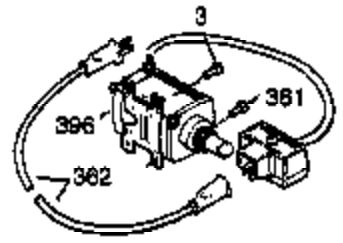

Ref #	Part Number	Qty	Description
3	650820	2	Screw, 1/4-20 x 1/2"
291	29774	1	Fuel Line
298	650665	2	Screw, 1/4-15 x 3/4"
301	35355	1	Fuel Cap
314	650873	1	Screw, 1/4-20 x 3/4"
315	611111	1	Alternator Coil (18 Watt) (Incl. 323)
323	611118	1	Terminal
341	35697	1	Fuel Tank Bracket
342	792028	1	Screw, 5/16-18 x 7/8"
345A	650876	2	Screw, 5/16-18 x 1-9/32"
370G	36253	1	Instruction Decal
370	36261	1	Identification Decal
396	37105	1	Electric Starter Motor (Optional)