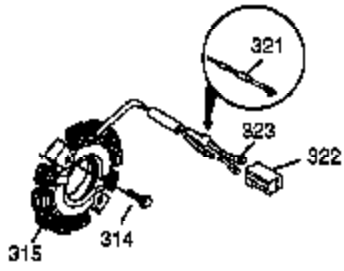

Ref #	Part Number	Qty	Description
3	650820	2	Screw, 1/4-20 x 1/2"
298	650665		Screw, 1/4-15 x 3/4"
301	35355	1	Fuel Cap
314	650873	1	Screw, 1/4-20 x 3/4"
315	611111	1	Alternator Coil (18 Watt) (Incl. 323)
323	611118	1	Terminal
341	35697	1	Fuel Tank Bracket
342	792028	1	Screw, 5/16-18 x 7/8"
345A	650876	2	Screw, 5/16-18 x 1-9/32"
396	33329D	1	Electric Starter Motor (Optional)