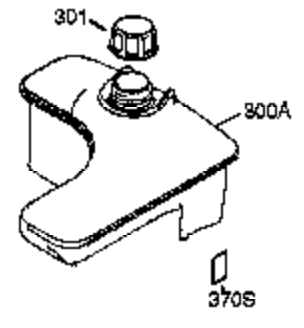

Ref #	Part Number	Qty	Description
3	650820	2	Screw, 1/4-20 x 1/2"
298	650665	2	Screw, 1/4-15 x 3/4"
301	35355	1	Fuel Cap
314	650873	1	Screw, 1/4-20 x 3/4"
315	611111	1	Alternator Coil (18 Watt) (Incl. 323)
323	611118	1	Terminal
341	35697	1	Fuel Tank Bracket
342	792028	2	Screw, 5/16-18 x 7/8"
345A	650876	2	Screw, 5/16-18 x 1-9/32"
396	33329E	1	Electric Starter Motor (Optional)