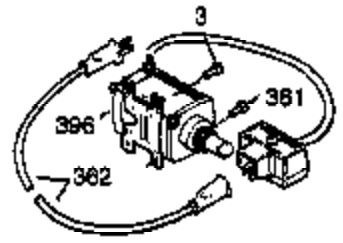

Ref #	Part Number	Qty	Description
3	650820	2	Screw, 1/4-20 x 1/2"
298	650665	2	Screw, 1/4-15 x 3/4"
301	35355	1	Fuel Cap
314	650873	1	Screw, 1/4-20 x 3/4"
315	611111	1	Alternator Coil (18 Watt) (Incl. 323)
323	611118	1	Terminal
341	35697	1	Fuel Tank Bracket
342	792028	2	Screw, 5/16-18 x 7/8"
345A	650876	2	Screw, 5/16-18 x 1-9/32"
396	33329E	1	Electric Starter Motor (Optional)