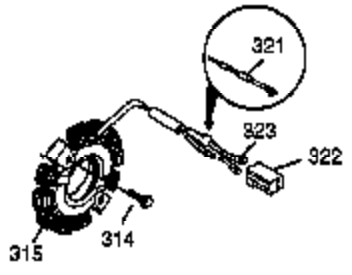

Ref #	Part Number	Qty	Description
3	650820	2	Screw, 1/4-20 x 1/2"
298	650665	2	Screw, 1/4-15 x 3/4"
301	35355	1	Fuel Cap
314	650873	1	Screw, 1/4-20 x 3/4"
315	611111	1	Alternator Coil (18 Watt) (Incl. 323)
323	611118	1	Terminal
341	35697	1	Fuel Tank Bracket
342	792028	2	Screw, 5/16-18 x 7/8"
345A	650876	2	Screw, 5/16-18 x 1-9/32"
396	33329E	1	Electric Starter Motor (Optional)