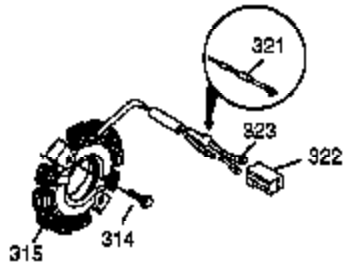

Ref #	Part Number	Qty	Description
3	650820	2	Screw, 1/4-20 x 1/2"
298	650665	1	Screw, 1/4-15 x 3/4"
301	35355	1	Fuel Cap
314	650873	1	Screw, 1/4-20 x 3/4"
315	611104	1	Alternator Coil (3/5 Split)(Incl. 321 ,322 & 323)
321	611161	1	Diode
322	611142	1	Connector Body
323	611118	2	Terminal
341	35697	1	Fuel Tank Bracket
342	792028	1	Screw, 5/16-18 x 7/8"
345A	650876	2	Screw, 5/16-18 x 1-9/32"
369	650819	2	Screw, 6-32 x 2-1/2"
370G	36253	1	Instruction Decal
370	36261	1	Identification Decal