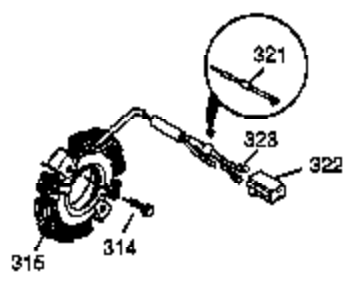

Ref #	Part Number	Qty	Description
3	650820	2	Screw, 1/4-20 x 1/2"
92	650880	1	Lock Washer
93	650881	1	Flywheel Nut
110A	36874	1	Ground Wire
110	35187	1	Ground Wire
161A	651034	1	Valve Cover Mounting Stud
163	650890	2	Lock Washer
182	650517	2	Screw, 1/4-20 x 27/32"
279	651011	5	Screw, 10-32 x 5/16"
280	37095	1	Heat Shield
285	35985B	1	Starter Cup
290	30962	1	Fuel Line
291	29774	1	Fuel Line
292	26460	4	Fuel Line Clamp
292	26460	4	Fuel Line Clamp
302A	650821	3	Screw, 10-32 x 1/2"
302	37098	1	Fuel Tank Extension
314	650873	1	Screw, 1/4-20 x 3/4"
315	611111	1	Alternator Coil (18 Watt) (Incl. 323)
323	611118	1	Terminal
361	650990	2	Screw, Torx T-30, 1/4-20 x 1/2"
369	651032	2	Screw, 12-16 x 5/8"
370F	36253	1	Instruction Decal
380	640105	1	Carburetor (Incl. 184)