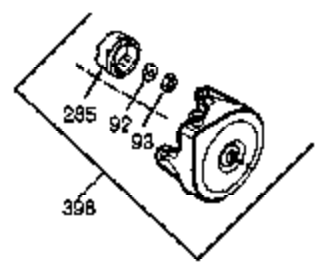

Ref #	Part Number	Qty	Description
3	650820	2	Screw, 1/4-20 x 1/2"
92	650880	1	Lock Washer
93	650881	1	Flywheel Nut
110A	36874	1	Ground Wire
110	35187	1	Ground Wire
161A	651034	1	Valve Cover Mounting Stud
163	650890	2	Lock Washer
182	650517	2	Screw, 1/4-20 x 27/32"
279	651011	5	Screw, 10-32 x 5/16"
280	37095	1	Heat Shield
285	35985B	1	Starter Cup
290	30962	1	Fuel Line
291	29774	1	Fuel Line
292	26460	4	Fuel Line Clamp
292	26460	4	Fuel Line Clamp
302A	650821	3	Screw, 10-32 x 1/2"
302	37098	1	Fuel Tank Extension
314	650873	1	Screw, 1/4-20 x 3/4"
315	611111	1	Alternator Coil (18 Watt) (Incl. 323)
323	611118	1	Terminal
361	650990	2	Screw, Torx T-30, 1/4-20 x 1/2"
369	651032	2	Screw, 12-16 x 5/8"
370F	36253	1	Instruction Decal
380	640105	1	Carburetor (Incl. 184)