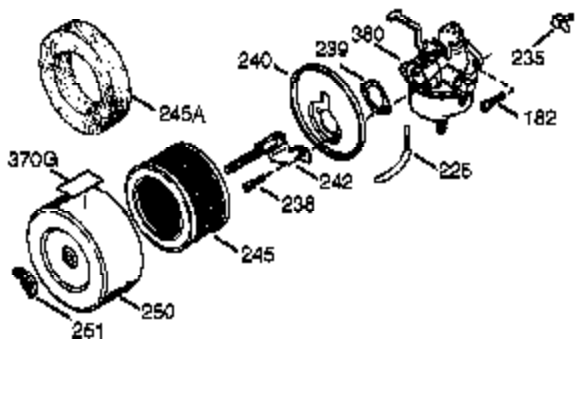

Ref #	Part Number	Qty	Description
3	650820	2	Screw, 1/4-20 x 1/2"
92	650880	1	Lock Washer
93	650881	1	Flywheel Nut
110A	36874	1	Ground Wire
110	35187	1	Ground Wire
161A	651034	1	Valve Cover Mounting Stud
163	650890	2	Lock Washer
182	650517	2	Screw, 1/4-20 x 27/32"
279	651011	5	Screw, 10-32 x 5/16"
280	37095	1	Heat Shield
285	35985B	1	Starter Cup
290	30962	1	Fuel Line
291	29774	1	Fuel Line
292	26460	4	Fuel Line Clamp
292	26460	4	Fuel Line Clamp
302A	650821	3	Screw, 10-32 x 1/2"
302	37098	1	Fuel Tank Extension
314	650873	1	Screw, 1/4-20 x 3/4"
315	611111	1	Alternator Coil (18 Watt) (Incl. 323)
323	611118	1	Terminal
361	650990	2	Screw, Torx T-30, 1/4-20 x 1/2"
369	651032	2	Screw, 12-16 x 5/8"
370F	36253	1	Instruction Decal
380	640105	1	Carburetor (Incl. 184)