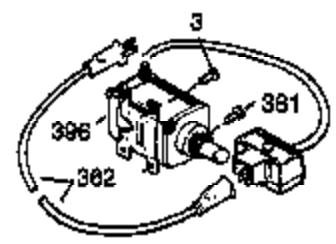

Ref #	Part Number	Qty	Description
3	650820	2	Screw, 1/4-20 x 1/2"
92	650880	1	Lock Washer
93	650881	1	Flywheel Nut
110A	36874	1	Ground Wire
110	35187	1	Ground Wire
161A	651034	1	Valve Cover Mounting Stud
163	650890	2	Lock Washer
182	650517	2	Screw, 1/4-20 x 27/32"
279	651011	5	Screw, 10-32 x 5/16"
280	37095	1	Heat Shield
285	35985B	1	Starter Cup
290	30962	1	Fuel Line
291	29774	1	Fuel Line
292	26460	4	Fuel Line Clamp
292	26460	4	Fuel Line Clamp
302A	650821	3	Screw, 10-32 x 1/2"
302	37098	1	Fuel Tank Extension
314	650873	1	Screw, 1/4-20 x 3/4"
315	611111	1	Alternator Coil (18 Watt) (Incl. 323)
323	611118	1	Terminal
361	650990	2	Screw, Torx T-30, 1/4-20 x 1/2"
369	651032	2	Screw, 12-16 x 5/8"
370F	36253	1	Instruction Decal
380	640105	1	Carburetor (Incl. 184)