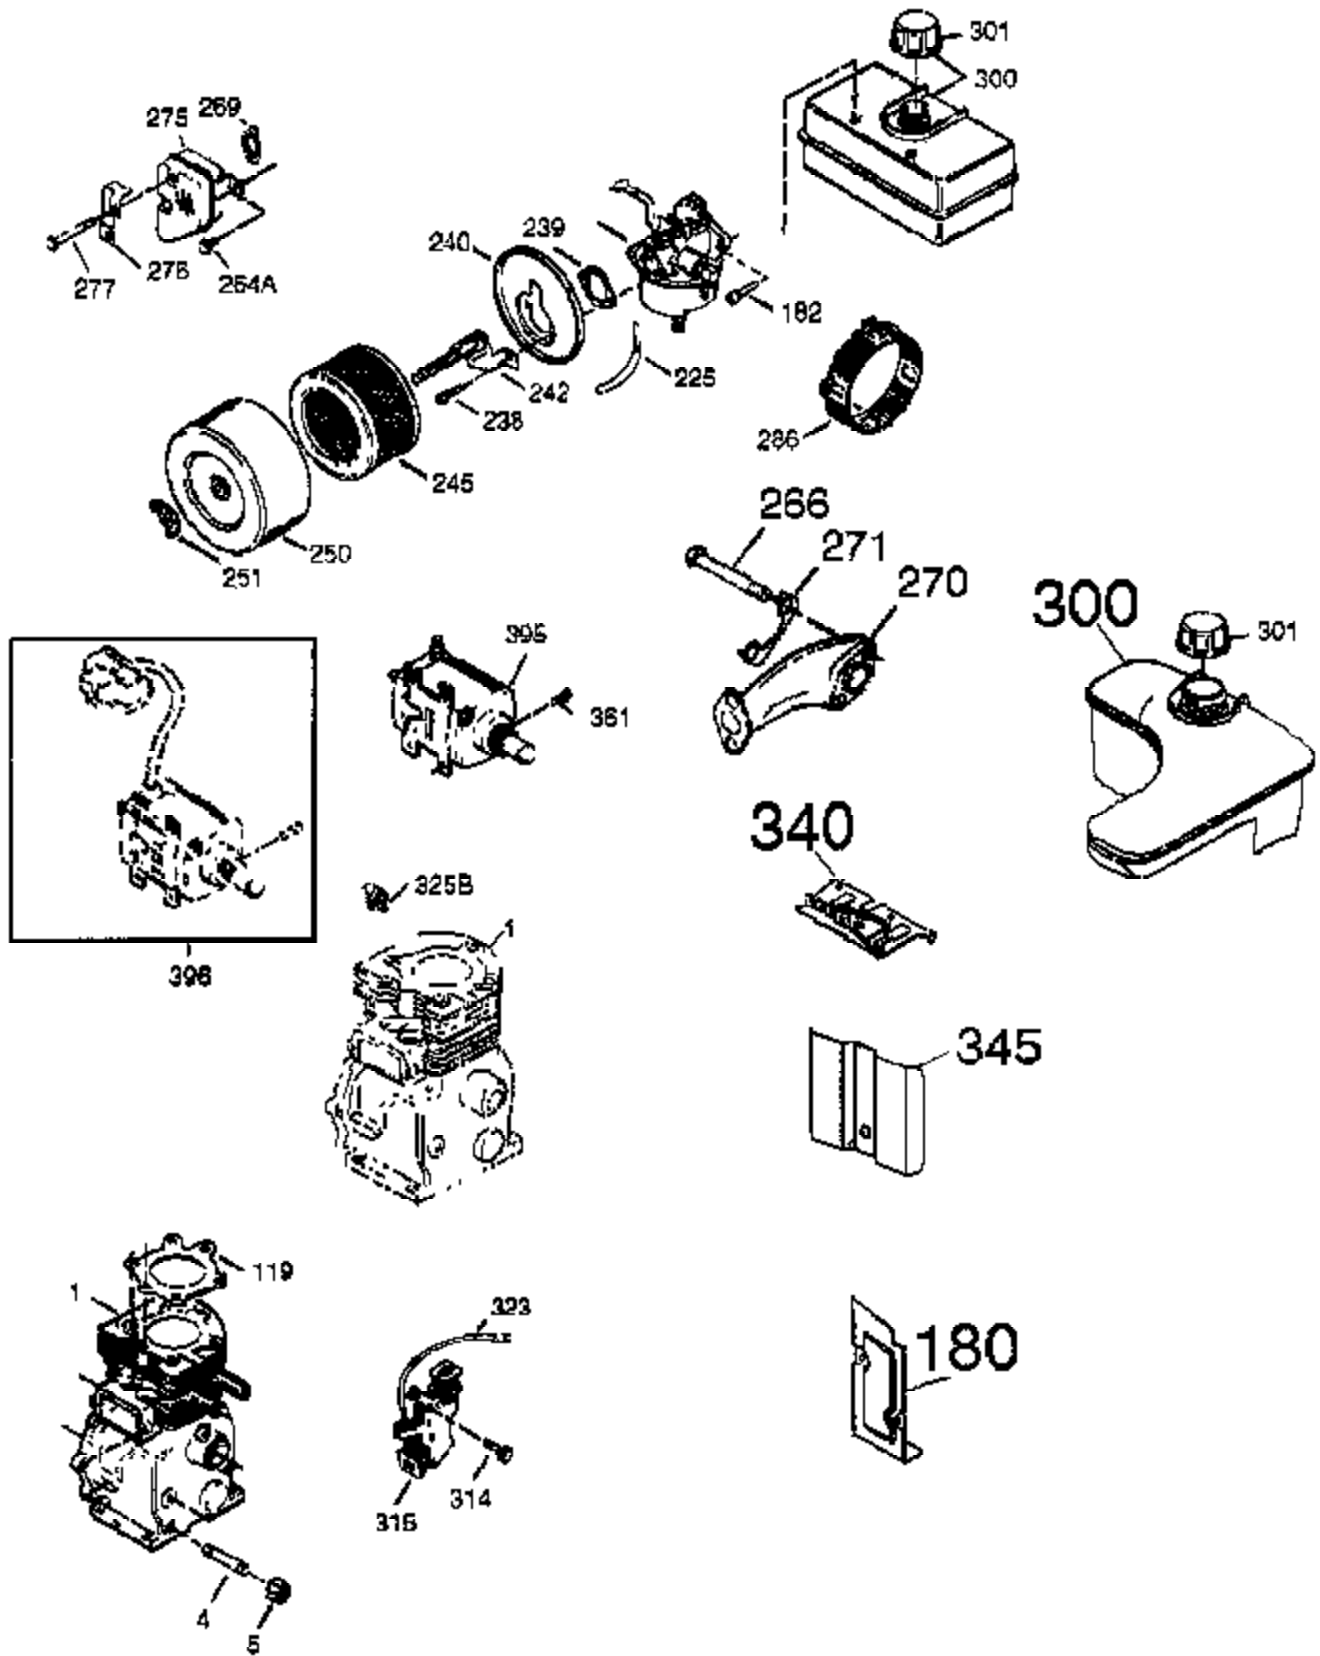

Ref #	Part Number	Qty	Description
400	36947A	1	*Gasket Set (Incl. items marked PK in notes) Incl. part #'s 27896A (2),33263 (1),33515A (1),35317 (1),35683 (1),35762 (2),35952 (1), 36333 (1),36352 (1),36358 (1),36832 (1),36930 (1),36932 (1),36942 (1)
420	730226	1	SAE 5W30 4-Cycle Engine Oil (Quart)