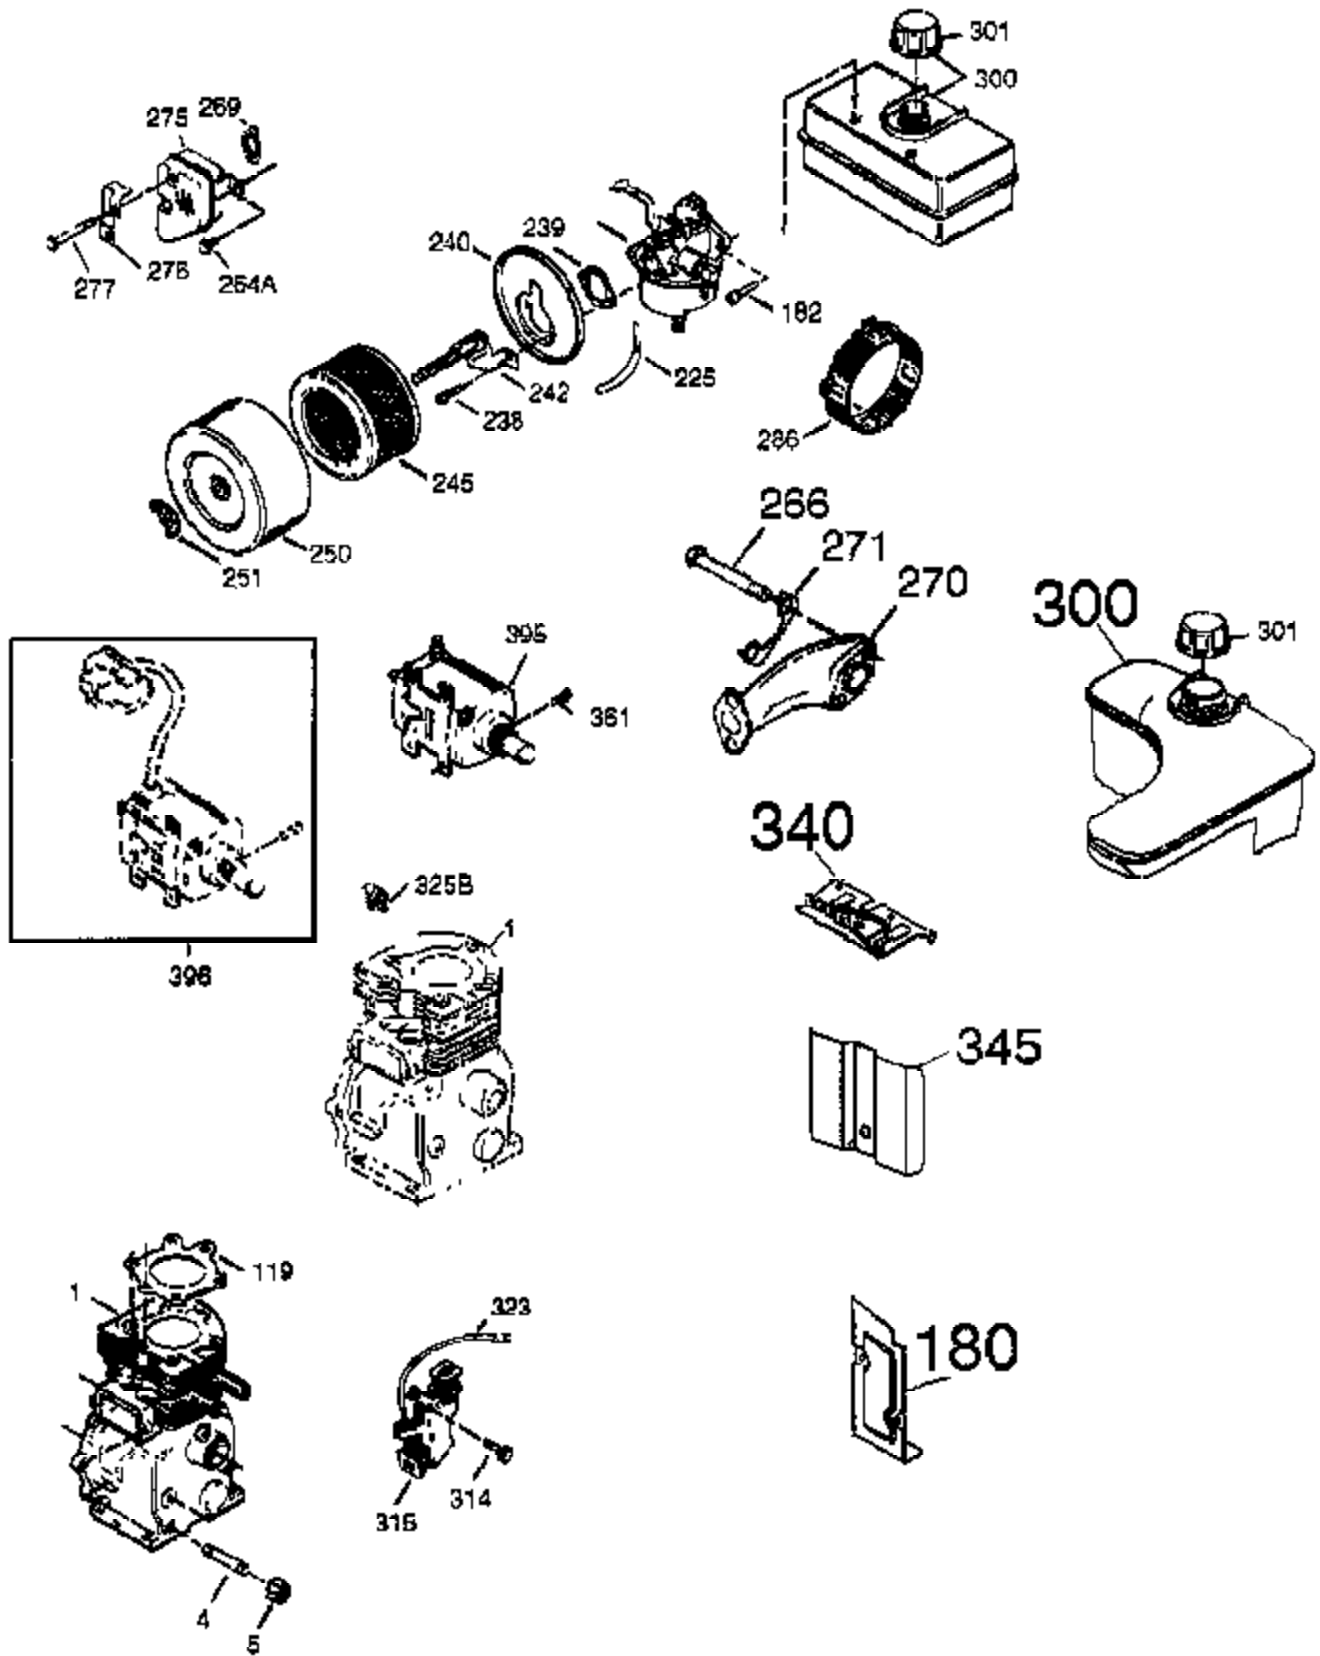

Ref #	Part Number	Qty	Description
1	37083	1	Cylinder (Incl. 2, 20, 72 & 80)
4	0	1	Oil Drain Extension (Purchase Locally)
5	30969	1	Extension Cap
119	36932	1	* Cylinder Head Gasket
180	37101	1	Blower Housing Extension
182	650517	2	Screw, 1/4-20 x 27/32"
264A	30063	1	Screw, Torx T-30, 1/4-20 x 1/2"
266	650876	2	Screw, 5/16-18 x 1-9/32"
269	35762	2	* Exhaust Gasket
270	37094	1	Exhaust Manifold
271	35293	1	Locking Plate
275	36542	1	Muffler
276	35348	1	Locking Plate
277	650877	2	Screw, 5/16-18 x 4-1/2"
300	37099	1	Fuel Tank (Incl. 292 & 301)
301	36246	1	Fuel Cap
314	650873	1	Screw, 1/4-20 x 3/4"
315	611111	1	Alternator Coil (18 Watt) (Incl. 323)
323	611118	1	Terminal
336	650821	1	Screw, 10-32 x 1/2"
340	37093	1	Fuel Tank Bracket
345	37097	1	Heat Baffle
361	650990	2	Screw, Torx T-30, 1/4-20 x 1/2"
369	651032	2	Screw, 12-16 x 5/8"
370I	34414	1	Warning Decal
371F	36253	1	Instruction Decal
395	33329D	1	Electric Starter Motor (110 Volt)