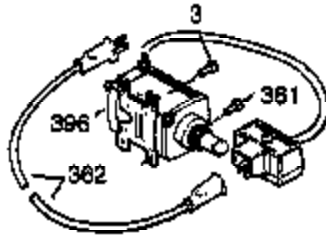

Ref #	Part Number	Qty	Description
420	730226	1	SAE 5W30 4-Cycle Engine Oil (Quart)

Ref #	Part Number	Qty	Description
	3 650820	2	Screw, 1/4-20 x 1/2"
	291 29774	1	Fuel Line
	298 650665	2	Screw, 1/4-15 x 3/4"
	301 36246	1	Fuel Cap
	302A 650821	3	Screw, 10-32 x 1/2"
	302 37098	1	Fuel Tank Extension
	314 650873	1	Screw, 1/4-20 x 3/4"
	315 611111	1	Alternator Coil (18 Watt) (Incl. 323)
	323 611118	1	Terminal
	341 37093	1	Fuel Tank Bracket
	342 792028	2	Screw, 5/16-18 x 7/8"
	345A 650821	1	Screw, 10-32 x 1/2"
	361 650990	2	Screw, Torx T-30, 1/4-20 x 1/2"
	369 651032	2	Screw, 12-19 x 5/8"
	370 36261	1	Identification Decal