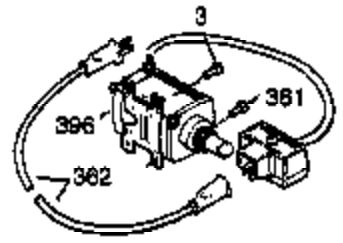

Ref #	Part Number	Qty	Description
3	650820	2	Screw, 1/4-20 x 1/2"
298	650665	2	Screw, 1/4-15 x 3/4"
301	36246	1	Fuel Cap
302	37098	1	Fuel Tank Extension
302A	650821	3	Screw, 10-32 x 1/2"
314	650873	1	Screw, 1/4-20 x 3/4"
315	611111	1	Alternator Coil (18 Watt) (Incl. 323)
323	611118	1	Terminal
341	37093	1	Fuel Tank Bracket
342	792028	2	Screw, 5/16-18 x 7/8"
345A	650821	1	Screw, 10-32 x 1/2"
361	650990	2	Screw, Torx T-30, 1/4-20 x 1/2"
369	651032	2	Screw, 12-19 x 5/8"