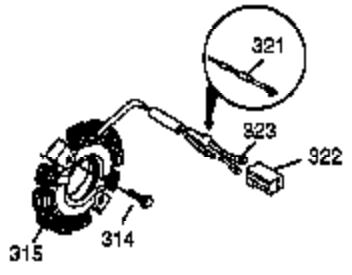

Ref #	Part Number	Qty	Description
3	650820	2	Screw, 1/4-20 x 1/2"
298	650665	2	Screw, 1/4-15 x 3/4"
301	36246	1	Fuel Cap
302	37098	1	Fuel Tank Extension
302A	650821	3	Screw, 10-32 x 1/2"
314	650873	1	Screw, 1/4-20 x 3/4"
315	611111	1	Alternator Coil (18 Watt) (Incl. 323)
323	611118	1	Terminal
341	37093	1	Fuel Tank Bracket
342	792028	2	Screw, 5/16-18 x 7/8"
345A	650821	1	Screw, 10-32 x 1/2"
361	650990	2	Screw, Torx T-30, 1/4-20 x 1/2"
369	651032	2	Screw, 12-19 x 5/8"