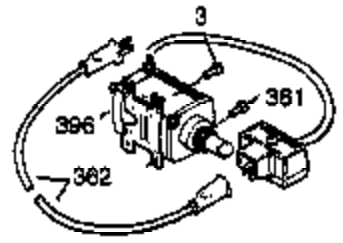

Ref #	Part Number	Qty	Description
400	36947A	1	*Gasket Set (Incl. items marked PK in notes) Incl. part #'s 27896A (2),33263 (1),33515A (1),35317 (1),35683 (1),35762 (2),35952 (1), 36333 (1),36352 (1),36358 (1),36832 (1),36930 (1),36932 (1),36942 (1)
420	730226	1	SAE 5W30 4-Cycle Engine Oil (Quart)