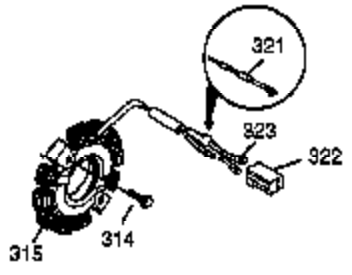

Ref #	Part Number	Qty	Description
400	36947A	1	*Gasket Set (Incl. items marked PK in notes) Incl. part #'s 27896A (2),33263 (1),33515A (1),35317 (1),35683 (1),35762 (2),35952 (1), 36333 (1),36352 (1),36358 (1),36832 (1),36930 (1),36932 (1),36942 (1)
420	730226	1	SAE 5W30 4-Cycle Engine Oil (Quart)