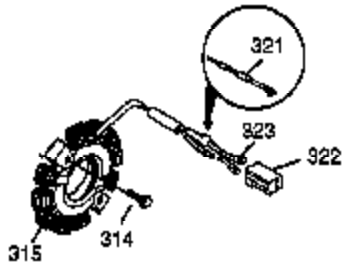

Ref #	Part Number	Qty	Description
3	650820	2	Screw, 1/4-20 x 1/2"
298	650665	2	Screw, 1/4-15 x 3/4"
301	36246	1	Fuel Cap
302	37098	1	Fuel Tank Extension
302A	650821	3	Screw, 10-32 x 1/2"
314	650873	1	Screw, 1/4-20 x 3/4"
315	611111	1	Alternator Coil (18 Watt) (Incl. 323)
323	611118	1	Terminal
341	37093	1	Fuel Tank Bracket
342	792028	2	Screw, 5/16-18 x 7/8"
345A	650821	1	Screw, 10-32 x 1/2"
361	650990	2	Screw, Torx T-30, 1/4-20 x 1/2"
369	651032	2	Screw, 12-19 x 5/8"
370S	37434	1	Retainer Tie Decal
370T	37433	1	Starter Switch Decal