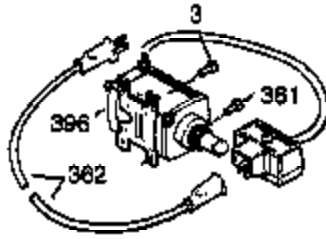

Ref #	Part Number	Qty	Description
3	650820	2	Screw, 1/4-20 x 1/2"
298	650665	2	Screw, 1/4-15 x 3/4"
301	36246	1	Fuel Cap
302	37098	1	Fuel Tank Extension
302A	650821	3	Screw, 10-32 x 1/2"
314	650873	1	Screw, 1/4-20 x 3/4"
315	611111	1	Alternator Coil (18 Watt) (Incl. 323)
323	611118	1	Terminal
341	37093	1	Fuel Tank Bracket
342	792028	2	Screw, 5/16-18 x 7/8"
345A	650821	1	Screw, 10-32 x 1/2"
361	650990	2	Screw, Torx T-30, 1/4-20 x 1/2"
369	651032	2	Screw, 12-19 x 5/8"
370S	37434	1	Retainer Tie Decal
370T	37433	1	Starter Switch Decal