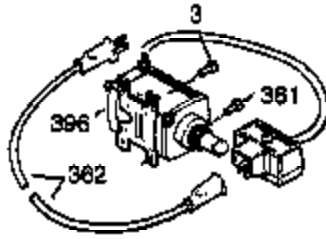

Ref #	Part Number	Qty	Description
420	730226	1	SAE 5W30 4-Cycle Engine Oil (Quart)

Ref #	Part Number	Qty	Description
	3 650820	2	Screw, 1/4-20 x 1/2"
	291 29774	1	Fuel Line
	298 650665	2	Screw, 1/4-15 x 3/4"
	301 36246	1	Fuel Cap
	302A 650821	3	Screw, 10-32 x 1/2"
	302 37098	1	Fuel Tank Extension
	314 650873	1	Screw, 1/4-20 x 3/4"
	315 611111	1	Alternator Coil (18 Watt) (Incl. 323)
	323 611118	1	Terminal
	341 37093	1	Fuel Tank Bracket
	342 792028	2	Screw, 5/16-18 x 7/8"
	345A 650821	1	Screw, 10-32 x 1/2"
	361 650990	2	Screw, Torx T-30, 1/4-20 x 1/2"
	369 651032	2	Screw, 12-16 x 5/8"
	370 36261	1	Identification Decal