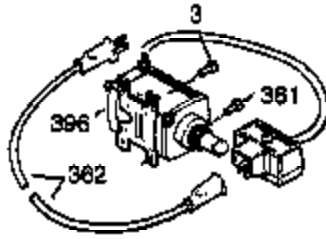

Ref #	Part Number	Qty	Description
3	650820	2	Screw, 1/4-20 x 1/2"
298	650665	2	Screw, 1/4-15 x 3/4"
301	36246	1	Fuel Cap
302	37098	1	Fuel Tank Extension
302A	650821	3	Screw, 10-32 x 1/2"
314	650873	1	Screw, 1/4-20 x 3/4"
315	611111	1	Alternator Coil (18 Watt) (Incl. 323)
323	611118	1	Terminal
341	37093	1	Fuel Tank Bracket
342	792028	2	Screw, 5/16-18 x 7/8"
345A	650821	1	Screw, 10-32 x 1/2"
361	650990	2	Screw, Torx T-30, 1/4-20 x 1/2"
369	651032	2	Screw, 12-16 x 5/8"