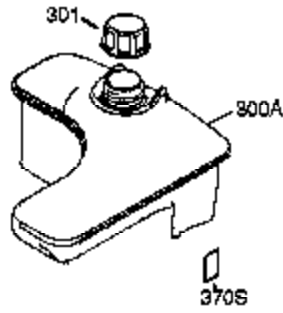

Ref #	Part Number	Qty	Description
3	650820	2	Screw, 1/4-20 x 1/2"
298	650665	2	Screw, 1/4-15 x 3/4"
301	36246	1	Fuel Cap
302	37098	1	Fuel Tank Extension
302A	650821	3	Screw, 10-32 x 1/2"
314	650873	1	Screw, 1/4-20 x 3/4"
315	611111	1	Alternator Coil (18 Watt) (Incl. 323)
323	611118	1	Terminal
341	37093	1	Fuel Tank Bracket
342	792028	2	Screw, 5/16-18 x 7/8"
345A	650821	1	Screw, 10-32 x 1/2"
361	650990	2	Screw, Torx T-30, 1/4-20 x 1/2"
369	651032	2	Screw, 12-16 x 5/8"