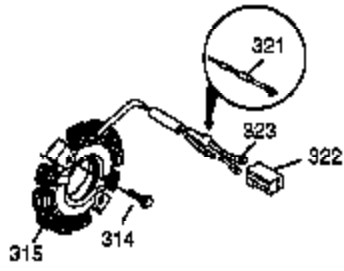

Ref #	Part Number	Qty	Description
3	650820	2	Screw, 1/4-20 x 1/2"
298	650665	2	Screw, 1/4-15 x 3/4"
301	36246	1	Fuel Cap
302	37098	1	Fuel Tank Extension
302A	650821	3	Screw, 10-32 x 1/2"
314	650873	1	Screw, 1/4-20 x 3/4"
315	611111	1	Alternator Coil (18 Watt) (Incl. 323)
323	611118	1	Terminal
341	37093	1	Fuel Tank Bracket
342	792028	2	Screw, 5/16-18 x 7/8"
345A	650821	1	Screw, 10-32 x 1/2"
361	650990	2	Screw, Torx T-30, 1/4-20 x 1/2"
369	651032	2	Screw, 12-16 x 5/8"