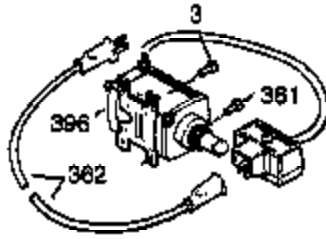

---

Ref #	Part Number	Qty	Description
420	730226	1	SAE 5W30 4-Cycle Engine Oil (Quart)

---

Ref #	Part Number	Qty	Description
	3 650820	2	Screw, 1/4-20 x 1/2"
	291 29774	1	Fuel Line
	298 650665	2	Screw, 1/4-15 x 3/4"
	301 36246	1	Fuel Cap
	302A 650821	3	Screw, 10-32 x 1/2"
	302 37098	1	Fuel Tank Extension
	314 650873	1	Screw, 1/4-20 x 3/4"
	315 611111	1	Alternator Coil (18 Watt) (Incl. 323)
	323 611118	1	Terminal
	341 37093	1	Fuel Tank Bracket
	342 792028	2	Screw, 5/16-18 x 7/8"
	345A 650821	1	Screw, 10-32 x 1/2"
	361 650990	2	Screw, Torx T-30, 1/4-20 x 1/2"
	369 651032	2	Screw, 12-16 x 5/8"
	370 36261	1	Identification Decal