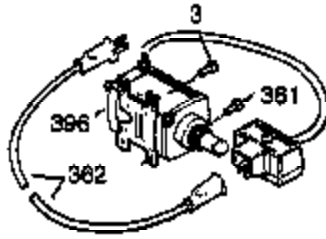

Ref #	Part Number	Qty	Description
420	730226	1	SAE 5W30 4-Cycle Engine Oil (Quart)

Ref #	Part Number	Qty	Description
3	650820	2	Screw, 1/4-20 x 1/2"
291	29774	1	Fuel Line
298	650665	2	Screw, 1/4-15 x 3/4"
301	36246	1	Fuel Cap
302A	650821	3	Screw, 10-32 x 1/2"
302	37098	1	Fuel Tank Extension
314	650873	1	Screw, 1/4-20 x 3/4"
315	611111	1	Alternator Coil (18 Watt) (Incl. 323)
323	611118	1	Terminal
342	792028	2	Screw, 5/16-18 x 7/8"
345A	650821	1	Screw, 10-32 x 1/2"
361	650990	2	Screw, Torx T-30, 1/4-20 x 15/32"
369	651032	2	Screw
370	36261	1	Identification Decal