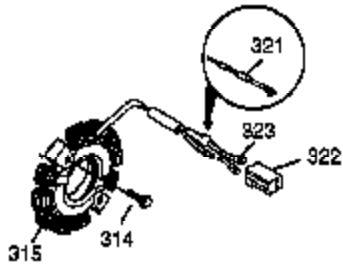

Ref #	Part Number	Qty	Description
3	650820	2	Screw, 1/4-20 x 1/2"
291	29774	1	Fuel Line
298	650665	2	Screw, 1/4-15 x 3/4"
301	36246	1	Fuel Cap
302A	650821	3	Screw, 10-32 x 1/2"
302	37098	1	Fuel Tank Extension
314	650873	1	Screw, 1/4-20 x 3/4"
315	611111	1	Alternator Coil (18 Watt) (Incl. 323)
323	611118	1	Terminal
342	792028	2	Screw, 5/16-18 x 7/8"
345A	650821	1	Screw, 10-32 x 1/2"
361	650990	2	Screw, Torx T-30, 1/4-20 x 15/32"
369	651032	2	Screw
370	36261	1	Identification Decal