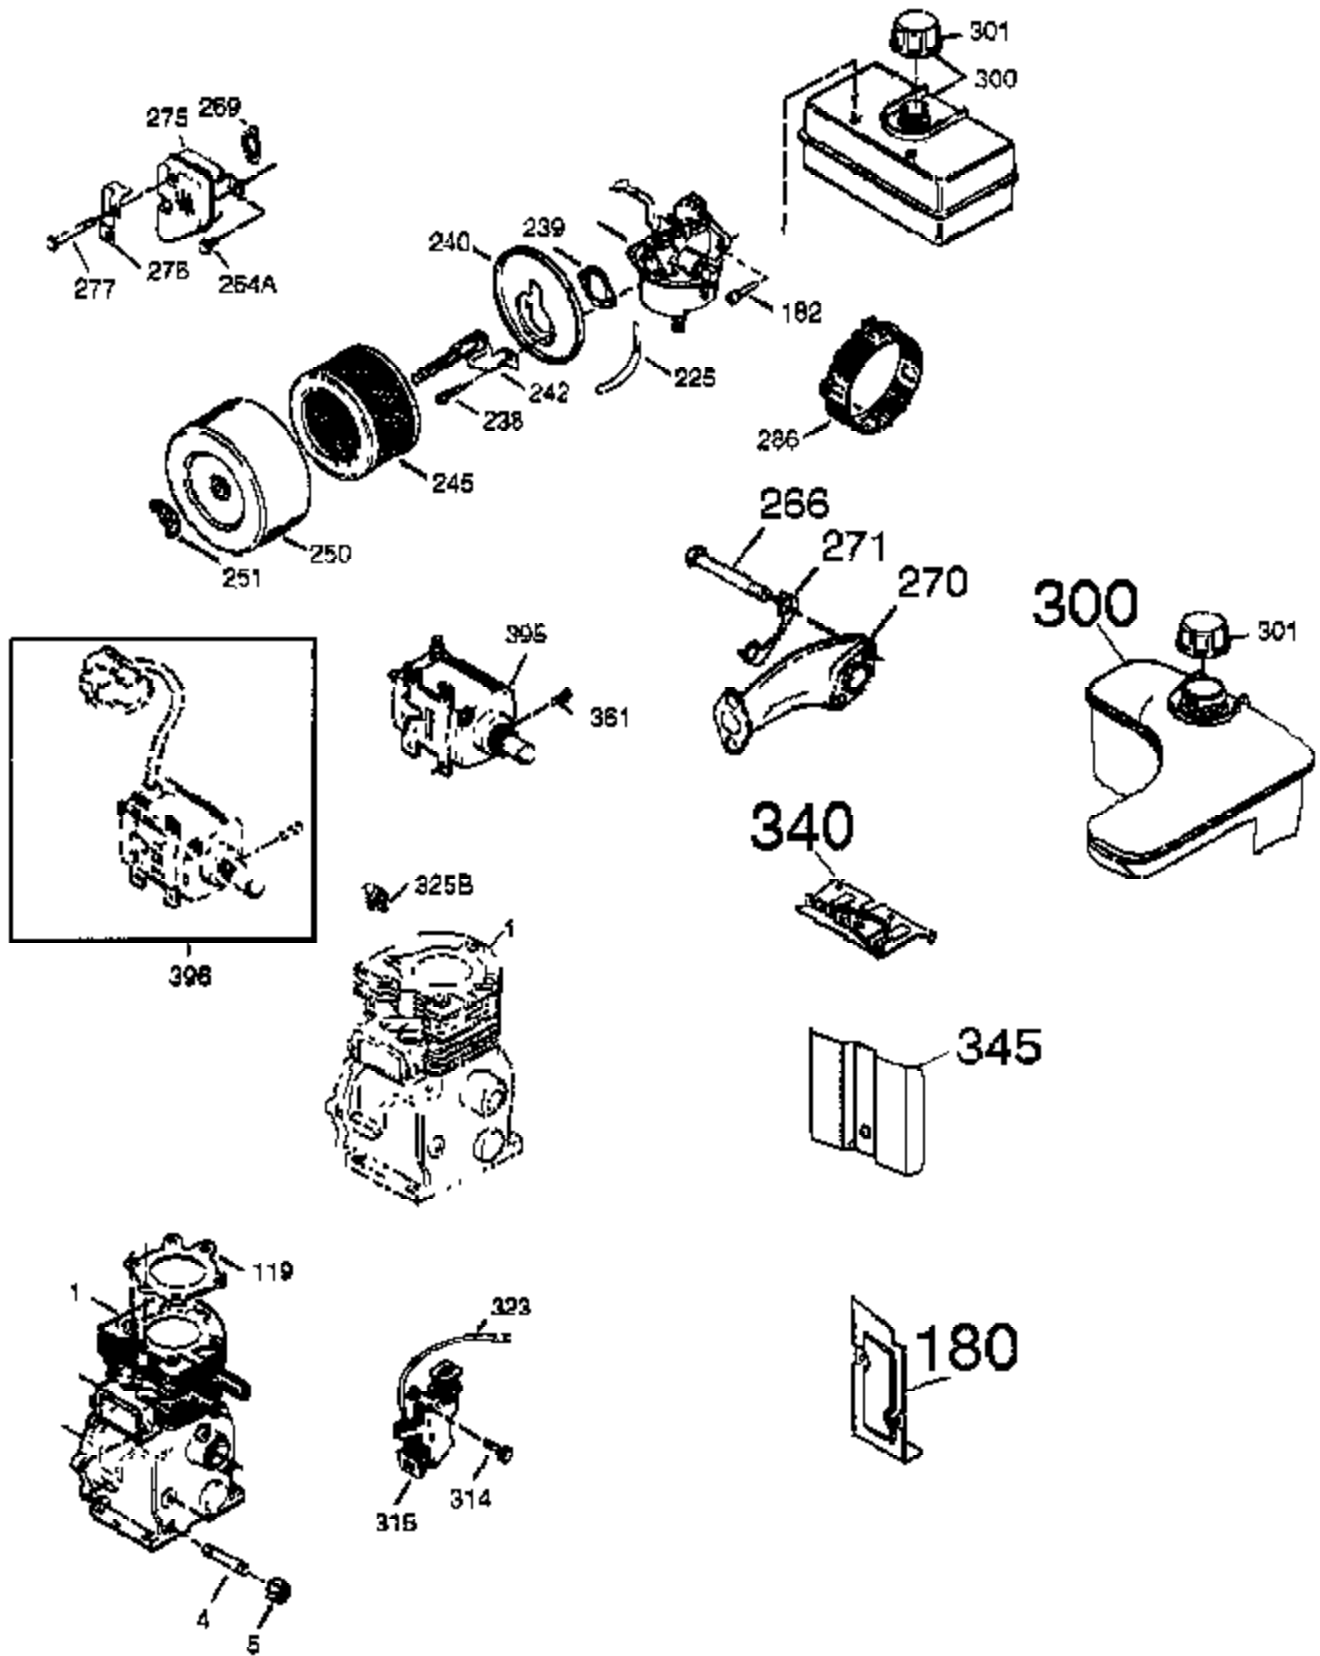

Ref #	Part Number	Qty	Description
395	37105	1	Electric Starter Motor (120 Volt)
400	36947B	1	*Gasket Set (Incl. items marked PK in notes) Incl. part #'s 27896A (2),33263 (1),33515A (1),35317 (1),35683 (1),35762 (2),35952 (1), 36333 (1),36352 (1),36358 (1),36832 (1),36930 (1),36932 (1),36942 (1)
420	730226	1	SAE 5W30 4-Cycle Engine Oil (Quart)