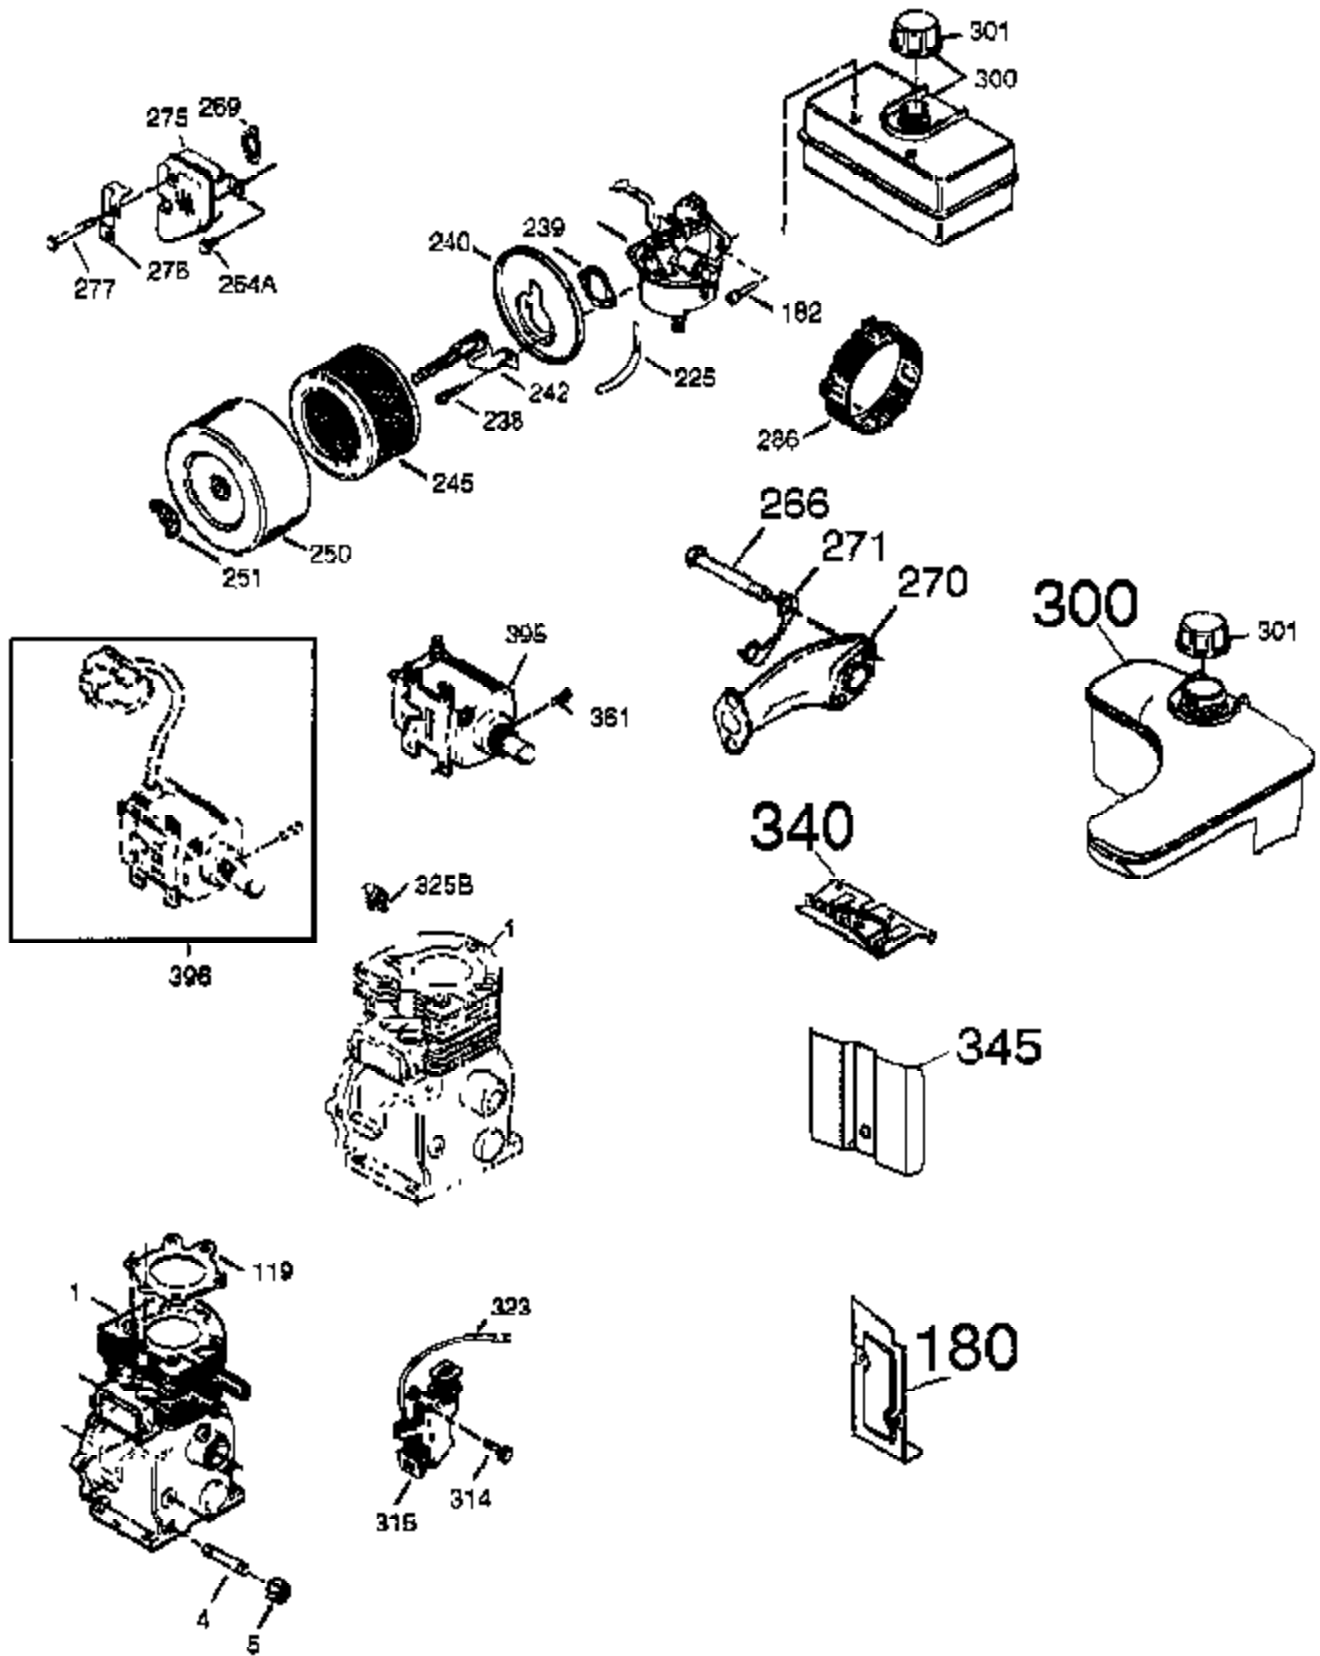

Ref #	Part Number	Qty	Description
1	37083	1	Cylinder (Incl. 2, 20 & 80)
4	0	1	Oil Drain Extension (Purchase Locally)
5	30969	1	Extension Cap
61	34126	1	Grommet Mounting Bracket
62	650760	1	Screw, 8-32 x 3/8"
63	28545	1	Grommet
119	36932	1	* Cylinder Head Gasket
180	35954	1	Blower Housing Extension
182	650517	2	Screw, 1/4-20 x 27/32"
261	650738	1	Screw, 1/4-20 x 5/8"
264A	30063	1	Screw, Torx T-30, 1/4-20 x 1/2"
266	650876	2	Screw, 5/16-18 x 1-9/32"
269	35762	2	* Exhaust Gasket
270	37263	1	Manifold
271	35293	1	Locking Plate (Manifold)
275	37264	1	Muffler
276A	31588	1	Locking Plate
276	35348	1	Locking Plate
277	650877	2	Screw, 5/16-18 x 4-1/2"
291A	29774	1	Fuel Line
300	37099	1	Fuel Tank (Incl. 292 & 301)
301	36246	1	Fuel Cap
314	650873	1	Screw, 1/4-20 x 3/4"
315	611104	1	Alternator Coil (3/5 Split)(Incl. 321 - 323)
321	611161	1	Diode
322	611142	1	Connector Body
323	611118	1	Terminal
345	37097	1	Heat Baffle
361	650990	4	Screw, Torx T-30, 1/4-20 x 15/32"
369	651032	2	Screw, 12-16 x 5/8"
370H	34589	1	Choke Decal
370I	37119	1	Warning Decal
395	36680	1	Electric Starter Motor (12 Volt)