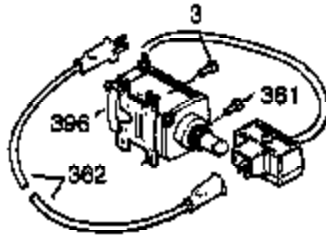

Ref #	Part Number	Qty	Description
3	650820	2	Screw, 1/4-20 x 1/2"
298	650665	2	Screw, 1/4-15 x 3/4"
301	36246	1	Fuel Cap
302	37098	1	Fuel Tank Extension
302A	650821	3	Screw, 10-32 x 1/2"
314	650873	1	Screw, 1/4-20 x 3/4"
315	611111	1	Alternator Coil (18 Watt) (Incl. 323)
323	611118	1	Terminal
341	37093	1	Fuel Tank Bracket
342	792028	2	Screw, 5/16-18 x 7/8"
345A	650821	1	Screw, 10-32 x 1/2"
361	650990	2	Screw, Torx T-30, 1/4-20 x 15/32"
369	651032	2	Screw
370F	37226	1	Stop Decal