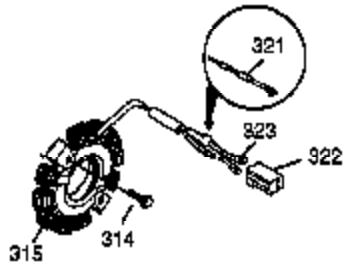

Ref #	Part Number	Qty	Description
3	650820	2	Screw, 1/4-20 x 1/2"
298	650665	2	Screw, 1/4-15 x 3/4"
301	36246	1	Fuel Cap
302	37098	1	Fuel Tank Extension
302A	650821	3	Screw, 10-32 x 1/2"
314	650873	1	Screw, 1/4-20 x 3/4"
315	611111	1	Alternator Coil (18 Watt) (Incl. 323)
323	611118	1	Terminal
341	37093	1	Fuel Tank Bracket
342	792028	2	Screw, 5/16-18 x 7/8"
345A	650821	1	Screw, 10-32 x 1/2"
361	650990	2	Screw, Torx T-30, 1/4-20 x 15/32"
369	651032	2	Screw
370F	37226	1	Stop Decal