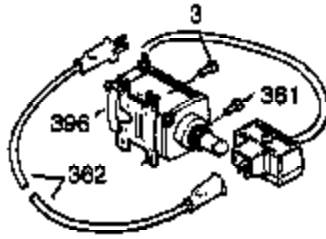

Ref #	Part Number	Qty	Description
3	650820	2	Screw, 1/4-20 x 1/2"
298	650665	2	Screw, 1/4-15 x 3/4"
301	36246	1	Fuel Cap
302	37098	1	Fuel Tank Extension
302A	650821	3	Screw, 10-32 x 1/2"
314	650873	1	Screw, 1/4-20 x 3/4"
315	611111	1	Alternator Coil (18 Watt) (Incl. 323)
323	611118	1	Terminal
341	37093	1	Fuel Tank Bracket
342	792028	2	Screw, 5/16-18 x 7/8"
345A	650821	1	Screw, 10-32 x 1/2"
361	650990	2	Screw, Torx T-30, 1/4-20 x 15/32"
369	651032	2	Screw
370F	37226	1	Stop Decal
370S	37434	1	Retainer Tie Decal
370T	37433	1	Starter Switch Decal