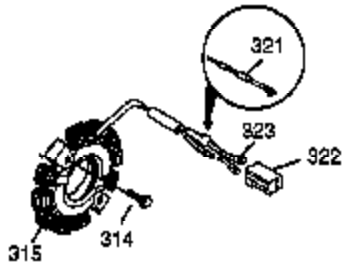

Ref #	Part Number	Qty	Description
3	650820	2	Screw, 1/4-20 x 1/2"
298	650665	2	Screw, 1/4-15 x 3/4"
301	36246	1	Fuel Cap
302	37098	1	Fuel Tank Extension
302A	650821	3	Screw, 10-32 x 1/2"
314	650873	1	Screw, 1/4-20 x 3/4"
315	611111	1	Alternator Coil (18 Watt) (Incl. 323)
323	611118	1	Terminal
341	37093	1	Fuel Tank Bracket
342	792028	2	Screw, 5/16-18 x 7/8"
345A	650821	1	Screw, 10-32 x 1/2"
361	650990	2	Screw, Torx T-30, 1/4-20 x 15/32"
369	651032	2	Screw
370F	37226	1	Stop Decal
370S	37434	1	Retainer Tie Decal
370T	37433	1	Starter Switch Decal