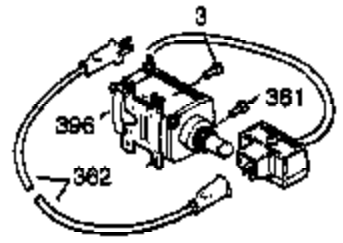

Ref #	Part Number	Qty	Description
3	650820	2	Screw, 1/4-20 x 1/2"
298	650665	2	Screw, 1/4-15 x 3/4"
301	36246	1	Fuel Cap
302	37098	1	Fuel Tank Extension
302A	650821	3	Screw, 10-32 x 1/2"
314	650873	1	Screw, 1/4-20 x 3/4"
315	611111	1	Alternator Coil (18 Watt) (Incl. 323)
323	611118	1	Terminal
341	37093	1	Fuel Tank Bracket
342	792028	2	Screw, 5/16-18 x 7/8"
345A	650821	1	Screw, 10-32 x 1/2"
361	650990	2	Screw, Torx T-30, 1/4-20 x 15/32"
369	651032	2	Screw, 12-16 x 5/8"