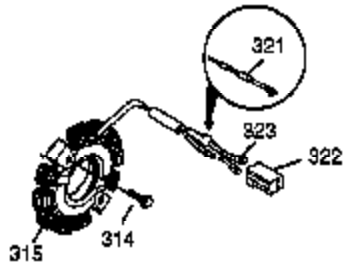

Ref #	Part Number	Qty	Description
3	650820	2	Screw, 1/4-20 x 1/2"
298	650665	2	Screw, 1/4-15 x 3/4"
301	36246	1	Fuel Cap
302	37098	1	Fuel Tank Extension
302A	650821	3	Screw, 10-32 x 1/2"
314	650873	1	Screw, 1/4-20 x 3/4"
315	611111	1	Alternator Coil (18 Watt) (Incl. 323)
323	611118	1	Terminal
341	37093	1	Fuel Tank Bracket
342	792028	2	Screw, 5/16-18 x 7/8"
345A	650821	1	Screw, 10-32 x 1/2"
361	650990	2	Screw, Torx T-30, 1/4-20 x 15/32"
369	651032	2	Screw, 12-16 x 5/8"