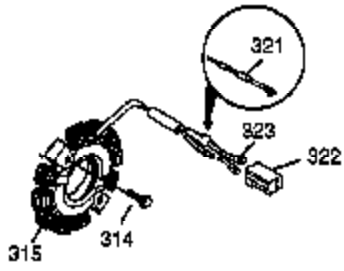

Ref #	Part Number	Qty	Description
3	650820	2	Screw, 1/4-20 x 1/2"
298	650665	2	Screw, 1/4-15 x 3/4"
301	36246	1	Fuel Cap
302	37098	1	Fuel Tank Extension
302A	650821	3	Screw, 10-32 x 1/2"
314	650873	1	Screw, 1/4-20 x 3/4"
315	611111	1	Alternator Coil (18 Watt) (Incl. 322 & 323)
322	611117	1	Connector Body
323	611118	1	Terminal
341	37093	1	Fuel Tank Bracket
342	792028	2	Screw, 5/16-18 x 7/8"
345A	650821	1	Screw, 10-32 x 1/2"
361	650990	2	Screw, T-30, 1/4-20 x 15/32"
369	651032	2	Screw, 12-16 x 5/8"
370F	37226	1	Stop Decal