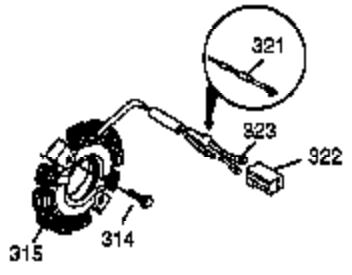

Ref #	Part Number	Qty	Description
3	650820	2	Screw, 1/4-20 x 1/2"
298	650665	2	Screw, 1/4-15 x 3/4"
301	36246	1	Fuel Cap
302	37098	1	Fuel Tank Extension
302A	650821	3	Screw, 10-32 x 1/2"
314	650873	1	Screw, 1/4-20 x 3/4"
315	611111	1	Alternator Coil (18 Watt) (Incl. 323)
323	611118	1	Terminal
341	37093	1	Fuel Tank Bracket
342	792028	2	Screw, 5/16-18 x 7/8"
345A	650821	1	Screw, 10-32 x 1/2"
361	650990	2	Screw, Torx T-30, 1/4-20 x 1/2"
369	651032	2	Screw, 12-16 x 5/8"