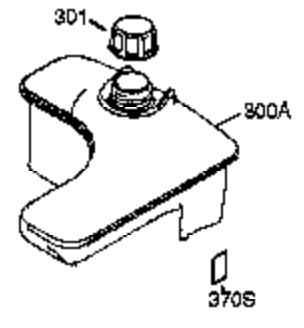

Ref #	Part Number	Qty	Description
3	650820	2	Screw, 1/4-20 x 1/2"
298	650665	2	Screw, 1/4-15 x 3/4"
301	36246	1	Fuel Cap
302	37098	1	Fuel Tank Extension
302A	650821	3	Screw, 10-32 x 1/2"
314	650873	1	Screw, 1/4-20 x 3/4"
315	611111	1	Alternator Coil (18 Watt) (Incl. 323)
323	611118	1	Terminal
341	37093	1	Fuel Tank Bracket
342	792028	2	Screw, 5/16-18 x 7/8"
345A	650821	1	Screw, 10-32 x 1/2"
361	650990	2	Screw, Torx T-30, 1/4-20 x 1/2"
369	651032	2	Screw, 12-16 x 5/8"