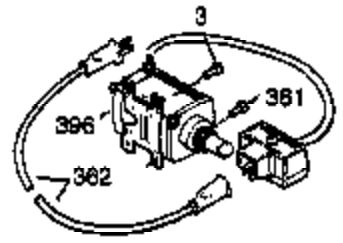

Ref #	Part Number	Qty	Description
3	650820	2	Screw, 1/4-20 x 1/2"
298	650665	2	Screw, 1/4-15 x 3/4"
301	36246	1	Fuel Cap
302	37098	1	Fuel Tank Extension
302A	650821	3	Screw, 10-32 x 1/2"
314	650873	1	Screw, 1/4-20 x 3/4"
315	611111	1	Alternator Coil (18 Watt) (Incl. 323)
323	611118	1	Terminal
341	37093	1	Fuel Tank Bracket
342	792028	2	Screw, 5/16-18 x 7/8"
345A	650821	1	Screw, 10-32 x 1/2"
361	650990	2	Screw, Torx T-30, 1/4-20 x 1/2"
369	651032	2	Screw, 12-16 x 5/8"