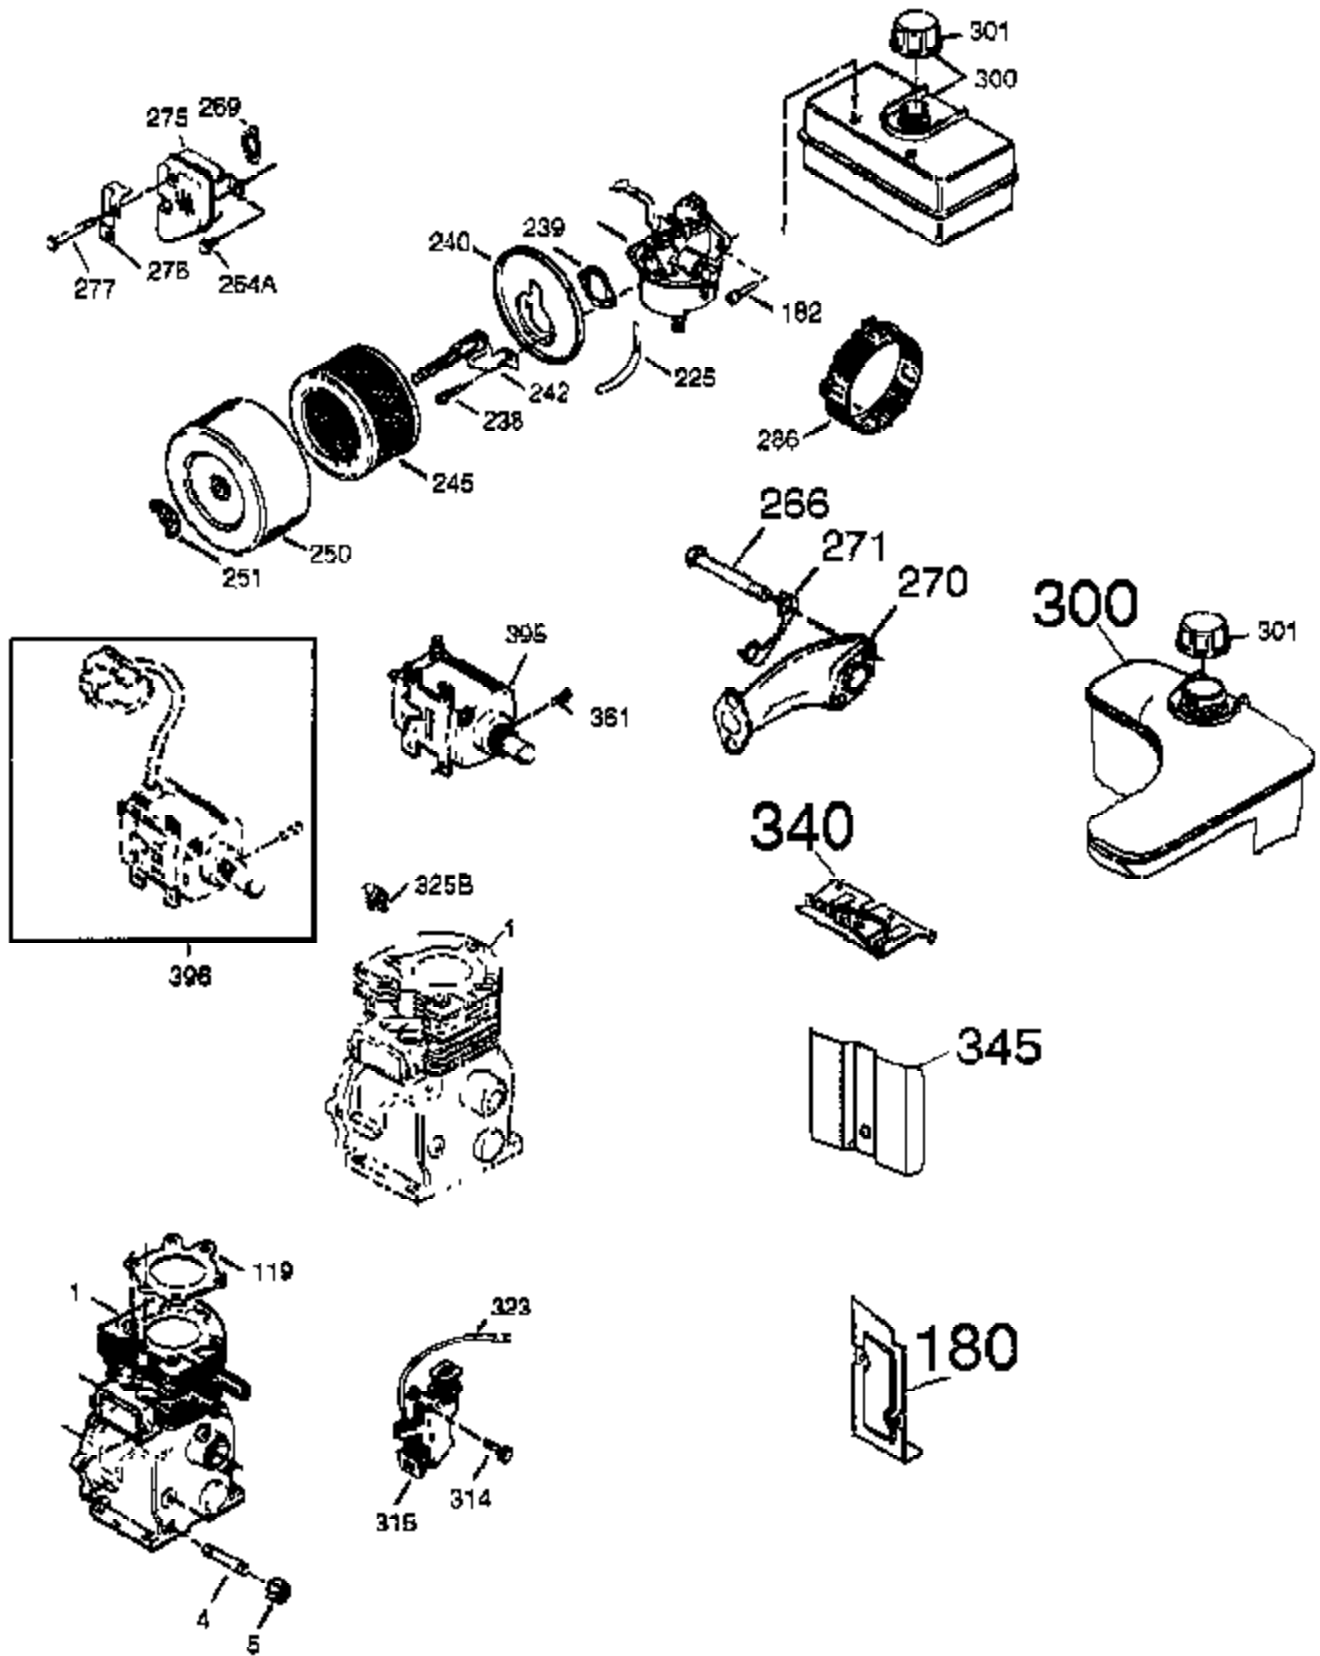

Ref #	Part Number	Qty	Description
390	590749	1	Rewind Starter (Note: This engine could have been built with 590733 starter.)
395	37105	1	Electric Starter Motor (120 Volt)
400	36947B	1	*Gasket Set (Incl. items marked PK in notes) Incl. part #'s 27896A (2),33263 (1),33515A (1),35317 (1),35683 (1),35762 (2),35952 (1), 36333 (1),36352 (1),36358 (1),36832 (1),36930 (1),36932 (1),36942 (1)
420	730226	1	SAE 5W30 4-Cycle Engine Oil (Quart)