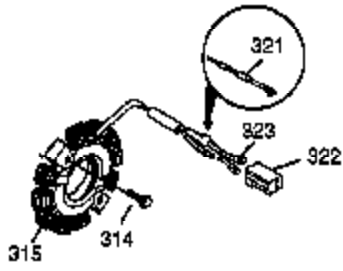

Ref #	Part Number	Qty	Description
3	650820	2	Screw, 1/4-20 x 1/2"
72A	28582	1	Oil Drain Plug
72B	28534	1	Oil Drain Plug
291	29774	1	Fuel Line
298	650665	2	Screw, 1/4-15 x 3/4"
301	35355	1	Fuel Cap
302	37098	1	Fuel Tank Extension
302A	650821	3	Screw, 10-32 x 1/2"
314	650873	2	Screw, 1/4-20 x 3/4"
315	611111	1	Alternator Coil (18 Watt) (Incl. 323)
323	611118	1	Terminal
342	792028	2	Screw, 5/16-18 x 7/8"
396	37105	1	Electric Starter Motor (Optional)