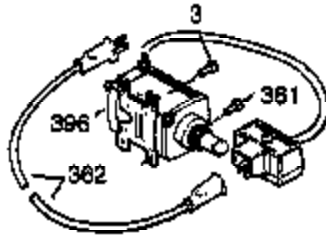

Ref #	Part Number	Qty	Description
3	650820	2	Screw, 1/4-20 x 1/2"
72A	28582	1	Oil Drain Plug
72B	28534	1	Oil Drain Plug
291	29774	1	Fuel Line
298	650665	2	Screw, 1/4-15 x 3/4"
301	35355	1	Fuel Cap
302	37098	1	Fuel Tank Extension
302A	650821	3	Screw, 10-32 x 1/2"
314	650873	2	Screw, 1/4-20 x 3/4"
315	611111	1	Alternator Coil (18 Watt) (Incl. 323)
323	611118	1	Terminal
342	792028	2	Screw, 5/16-18 x 7/8"
396	37105	1	Electric Starter Motor (Optional)