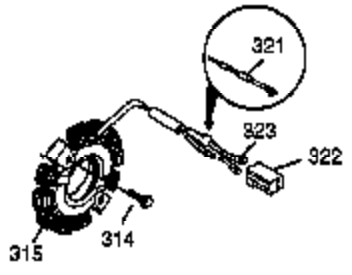

Ref #	Part Number	Qty	Description
298	650665	2	Screw, 1/4-15 x 3/4"
301	36246	1	Fuel Cap
302	37100	1	Fuel Tank Extension
302A	650821	3	Screw, 10-32 x 1/2"
314	650873	1	Screw, 1/4-20 x 3/4"
315	611104	1	Alternator Coil (3/5 Split)(Incl. 321 - 323)
321	611161	1	Diode
322	611142	1	Connector Body
323	611118	1	Terminal
341	37093	1	Fuel Tank Bracket
342	792028	2	Screw, 5/16-18 x 7/8"
345A	650821	1	Screw, 10-32 x 1/2"
361	650990	4	Screw, Torx T-30, 1/4-20 x 15/32"
369	651032	2	Screw, 12-16 x 5/8"