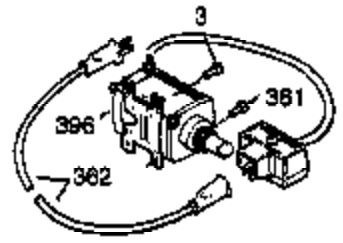

Ref #	Part Number	Qty	Description
298	650665	2	Screw, 1/4-15 x 3/4"
301	36246	1	Fuel Cap
302	37100	1	Fuel Tank Extension
302A	650821	3	Screw, 10-32 x 1/2"
314	650873	1	Screw, 1/4-20 x 3/4"
315	611104	1	Alternator Coil (3/5 Split)(Incl. 321 - 323)
321	611161	1	Diode
322	611142	1	Connector Body
323	611118	1	Terminal
341	37093	1	Fuel Tank Bracket
342	792028	2	Screw, 5/16-18 x 7/8"
345A	650821	1	Screw, 10-32 x 1/2"
361	650990	4	Screw, Torx T-30, 1/4-20 x 15/32"
369	651032	2	Screw, 12-16 x 5/8"