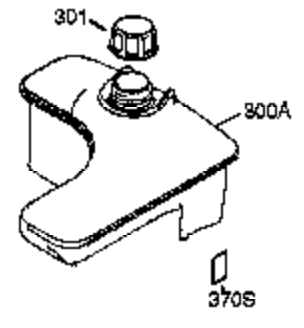

Ref #	Part Number	Qty	Description
298	650665	2	Screw, 1/4-15 x 3/4"
301	36246	1	Fuel Cap
302	37100	1	Fuel Tank Extension
302A	650821	3	Screw, 10-32 x 1/2"
314	650873	1	Screw, 1/4-20 x 3/4"
315	611104	1	Alternator Coil (3/5 Split)(Incl. 321 - 323)
321	611161	1	Diode
322	611142	1	Connector Body
323	611118	1	Terminal
341	37093	1	Fuel Tank Bracket
342	792028	2	Screw, 5/16-18 x 7/8"
345A	650821	1	Screw, 10-32 x 1/2"
361	650990	4	Screw, Torx T-30, 1/4-20 x 15/32"
369	651032	2	Screw, 12-16 x 5/8"