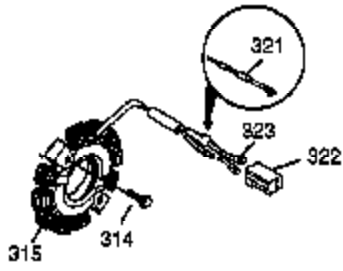

Ref #	Part Number	Qty	Description
3	650820	2	Screw, 1/4-20 x 1/2"
298	650665	2	Screw, 1/4-15 x 3/4"
301	36246	1	Fuel Cap
302	37098	1	Fuel Tank Extension
302A	650821	3	Screw, 10-32 x 1/2"
314	650873	1	Screw, 1/4-20 x 3/4"
315	611111	1	Alternator Coil (18 Watt)(Incl. 323)
323	611118	1	Terminal
341	37093	1	Fuel Tank Bracket
342	792028	2	Screw, 5/16-18 x 7/8"
345A	650821	1	Screw, 10-32 x 1/2"
361	650990	2	Screw, Torx T-30, 1/4-20 x 15/32"
369	651032	2	Screw, 12-16 x 5/8"
900	0		Replacement Engine None.
900	0	1	Replacement Short Block 758216, order from 71-999