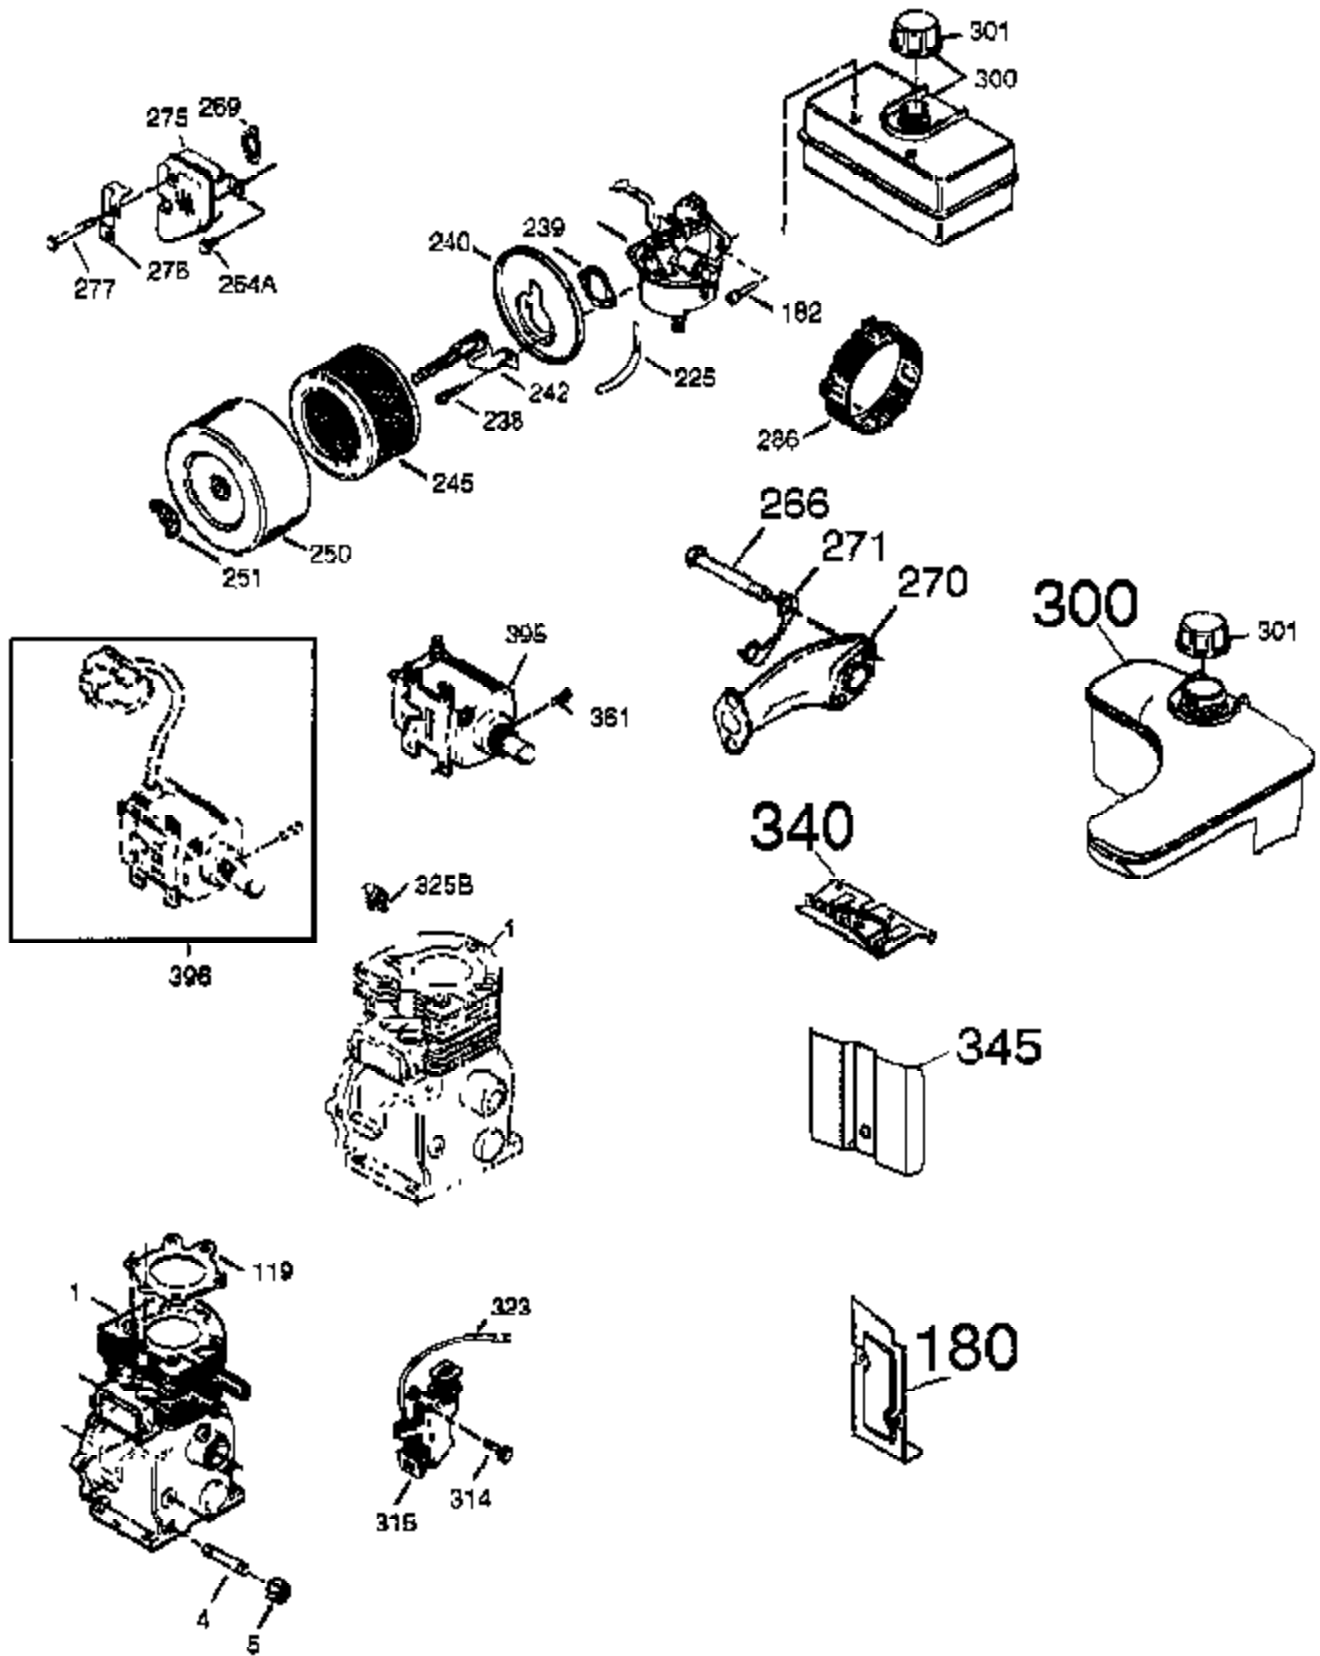

Ref #	Part Number	Qty	Description
400	36947B	1	*Gasket Set (Incl. items marked PK in notes) Incl. part #'s 27896A (2),33263 (1),33515A (1),35317 (1),35683 (1),35762 (2),35952 (1), 36333 (1),36352 (1),36358 (1),36832 (1),36930 (1),36932 (1),36942 (1)
420	730226A	1	SAE 5W30 4-Cycle Engine Oil (Quart)