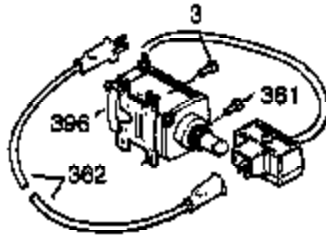

Ref #	Part Number	Qty	Description
3	650820	2	Screw, 1/4-20 x 1/2"
298	650665	2	Screw, 1/4-15 x 3/4"
301	36246	1	Fuel Cap
302	37098	1	Fuel Tank Extension
302A	650821	3	Screw, 10-32 x 1/2"
314	650873	1	Screw, 1/4-20 x 3/4"
315	611111	1	Alternator Coil (18 Watt)(Incl. 323)
323	611118	1	Terminal
341	37093	1	Fuel Tank Bracket
342	792028	2	Screw, 5/16-18 x 7/8"
345A	650821	1	Screw, 10-32 x 1/2"
361	650990	2	Screw, T-30, 1/4-20 x 1/2"
369	651032	2	Screw, 12-16 x 5/8"