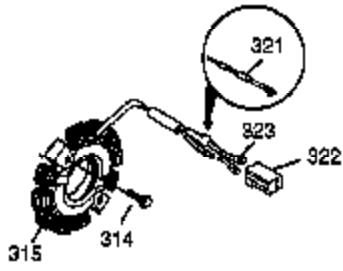

Ref #	Part Number	Qty	Description
3	650820	2	Screw, 1/4-20 x 1/2"
298	650665	2	Screw, 1/4-15 x 3/4"
301	36246	1	Fuel Cap
302	37098	1	Fuel Tank Extension
302A	650821	3	Screw, 10-32 x 1/2"
314	650873	1	Screw, 1/4-20 x 3/4"
315	611111	1	Alternator Coil (18 Watt)(Incl. 323)
323	611118	1	Terminal
341	37093	1	Fuel Tank Bracket
342	792028	2	Screw, 5/16-18 x 7/8"
345A	650821	1	Screw, 10-32 x 1/2"
361	650990	2	Screw, T-30, 1/4-20 x 1/2"
369	651032	2	Screw, 12-16 x 5/8"