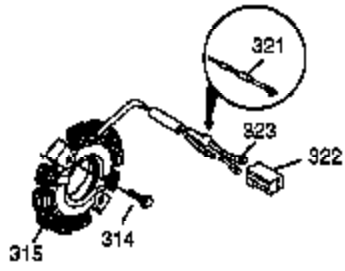

Ref #	Part Number	Qty	Description
3	650820	2	Screw, 1/4-20 x 1/2"
298	650665	2	Screw, 1/4-15 x 3/4"
301	36246	1	Fuel Cap
302	37098	1	Fuel Tank Extension
302A	650821	3	Screw, 10-32 x 1/2"
314	650873	1	Screw, 1/4-20 x 3/4"
315	611111	1	Alternator Coil (18 Watt)(Incl. 323)
323	611118	1	Terminal
341	37093	1	Fuel Tank Bracket
342	792028	2	Screw, 5/16-18 x 7/8"
345A	650821	1	Screw, 10-32 x 1/2"
361	650990	2	Screw, T-30, 1/4-20 x 1/2"
369	651032	2	Screw, 12-16 x 5/8"