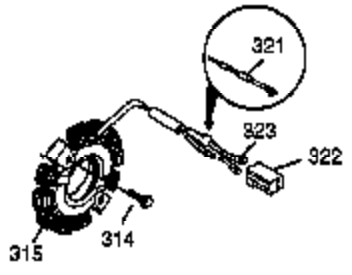

Ref #	Part Number	Qty	Description
261	650738	1	Screw, 1/4-20 x 5/8"
262	29747B	2	Screw, Torx T-40, 5/16-24 x 21/32"
264A	30063	1	Screw, Torx T-30, 1/4-20 x 1/2"
265	37086	1	Cylinder Head Cover
266	650876	2	Screw, 5/16-18 x 1-9/32"
269	35762	2	* Exhaust Gasket
270A	35829A	1	Exhaust Port Liner
270	37263	1	Manifold
271	35293	1	Locking Plate (Manifold)
275	37264	1	Muffler
276	35348	1	Locking Plate
277	650877	2	Screw, 5/16-18 x 4-1/2"
279	651011	4	Screw, 10-32 x 5/16"
280	37265	1	Heat Shield
285	35985B	1	Starter Cup
287	29752	4	Nut & Lock Washer, 1/4-28
290	30962	1	Fuel Line
292	26460	2	Fuel Line Clamp
298	650665	2	Screw, 1/4-15 x 3/4"
301	36246	1	Fuel Cap
305	35574	1	Oil Fill Tube
307	35499	1	"O" Ring
308	35539	1	Fill Tube Clip
310	35700	1	Dipstick
314	650873	1	Screw, 1/4-20 x 3/4"
323	611118	1	Terminal
328	35062	2	Ignition Keys
329	610973	1	Terminal
335	37096	1	Carburetor Cover
335A	37087	1	Carburetor Cover
338	650821	5	Screw, 10-32 x 1/2"
341	37093	1	Fuel Tank Bracket
342	792028	2	Screw, 5/16-18 x 7/8"
343A	651060	1	Screw, 10-32 x 23/64"
343	35079	1	Key Switch Bracket
345	37097	1	Heat Baffle
350	570682A	1	Primer Ass'y
351	32180C	1	Primer Line
355	590574	1	Starter Handle
361	650990	2	Screw, T-30, 1/4-20 x 1/2"
370K	36695	1	Starter Decal
370C	36501	1	Primer Decal
370D	36534	1	Caution Decal
370J	37226	1	Throttle Decal
370I	37119	1	Warning Decal
380	640105	1	Carburetor (Incl. 184)
390	590749	1	Rewind Starter (Note: This engine could have been built with 590733 starter.)
395	37105	1	Electric Starter Motor (110 Volt)
400	36947B	1	*Gasket Set (Incl. items marked PK in notes) Incl. part #'s 27272A (1), 27896A (2), 33263 (1), 33515A (1), 34265 (1), 35317 (1), 35683 (1), 35762 (2), 35952 (1), 36333 (1), 36352 (1), 36358 (1), 36930 (1), 36932 (1), 36942 (1)
420	730226A	1	SAE 5W30 4-Cycle Engine Oil (Quart)