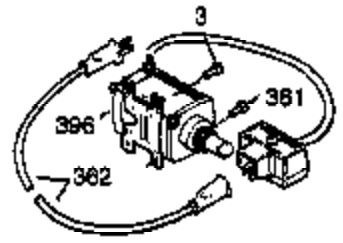

Ref #	Part Number	Qty	Description
261	650738	1	Screw, 1/4-20 x 5/8"
262	29747B	2	Screw, Torx T-40, 5/16-24 x 21/32"
264A	30063	1	Screw, Torx T-30, 1/4-20 x 1/2"
265	37086	1	Cylinder Head Cover
266	650876	2	Screw, 5/16-18 x 1-9/32"
269	35762	2	* Exhaust Gasket
270A	35829A	1	Exhaust Port Liner
270	37263	1	Manifold
271	35293	1	Locking Plate (Manifold)
275	37264	1	Muffler
276	35348	1	Locking Plate
277	650877	2	Screw, 5/16-18 x 4-1/2"
279	651011	4	Screw, 10-32 x 5/16"
280	37265	1	Heat Shield
285	35985B	1	Starter Cup
287	29752	4	Nut & Lock Washer, 1/4-28
290	30962	1	Fuel Line
292	26460	2	Fuel Line Clamp
298	650665	2	Screw, 1/4-15 x 3/4"
301	36246	1	Fuel Cap
305	35574	1	Oil Fill Tube
307	35499	1	"O" Ring
308	35539	1	Fill Tube Clip
310	35700	1	Dipstick
314	650873	1	Screw, 1/4-20 x 3/4"
323	611118	1	Terminal
328	35062	2	Ignition Keys
329	610973	1	Terminal
335	37096	1	Carburetor Cover
335A	37087	1	Carburetor Cover
338	650821	5	Screw, 10-32 x 1/2"
341	37093	1	Fuel Tank Bracket
342	792028	2	Screw, 5/16-18 x 7/8"
343A	651060	1	Screw, 10-32 x 23/64"
343	35079	1	Key Switch Bracket
345	37097	1	Heat Baffle
350	570682A	1	Primer Ass'y
351	32180C	1	Primer Line
355	590574	1	Starter Handle
361	650990	2	Screw, T-30, 1/4-20 x 1/2"
370K	36695	1	Starter Decal
370C	36501	1	Primer Decal
370D	36534	1	Caution Decal
370J	37226	1	Throttle Decal
370I	37119	1	Warning Decal
380	640105	1	Carburetor (Incl. 184)
390	590749	1	Rewind Starter (Note: This engine could have been built with 590733 starter.)
395	37105	1	Electric Starter Motor (110 Volt)
400	36947B	1	*Gasket Set (Incl. items marked PK in notes) Incl. part #'s 27272A (1), 27896A (2), 33263 (1), 33515A (1), 34265 (1), 35317 (1), 35683 (1), 35762 (2), 35952 (1), 36333 (1), 36352 (1), 36358 (1), 36930 (1), 36932 (1), 36942 (1)
420	730226A	1	SAE 5W30 4-Cycle Engine Oil (Quart)